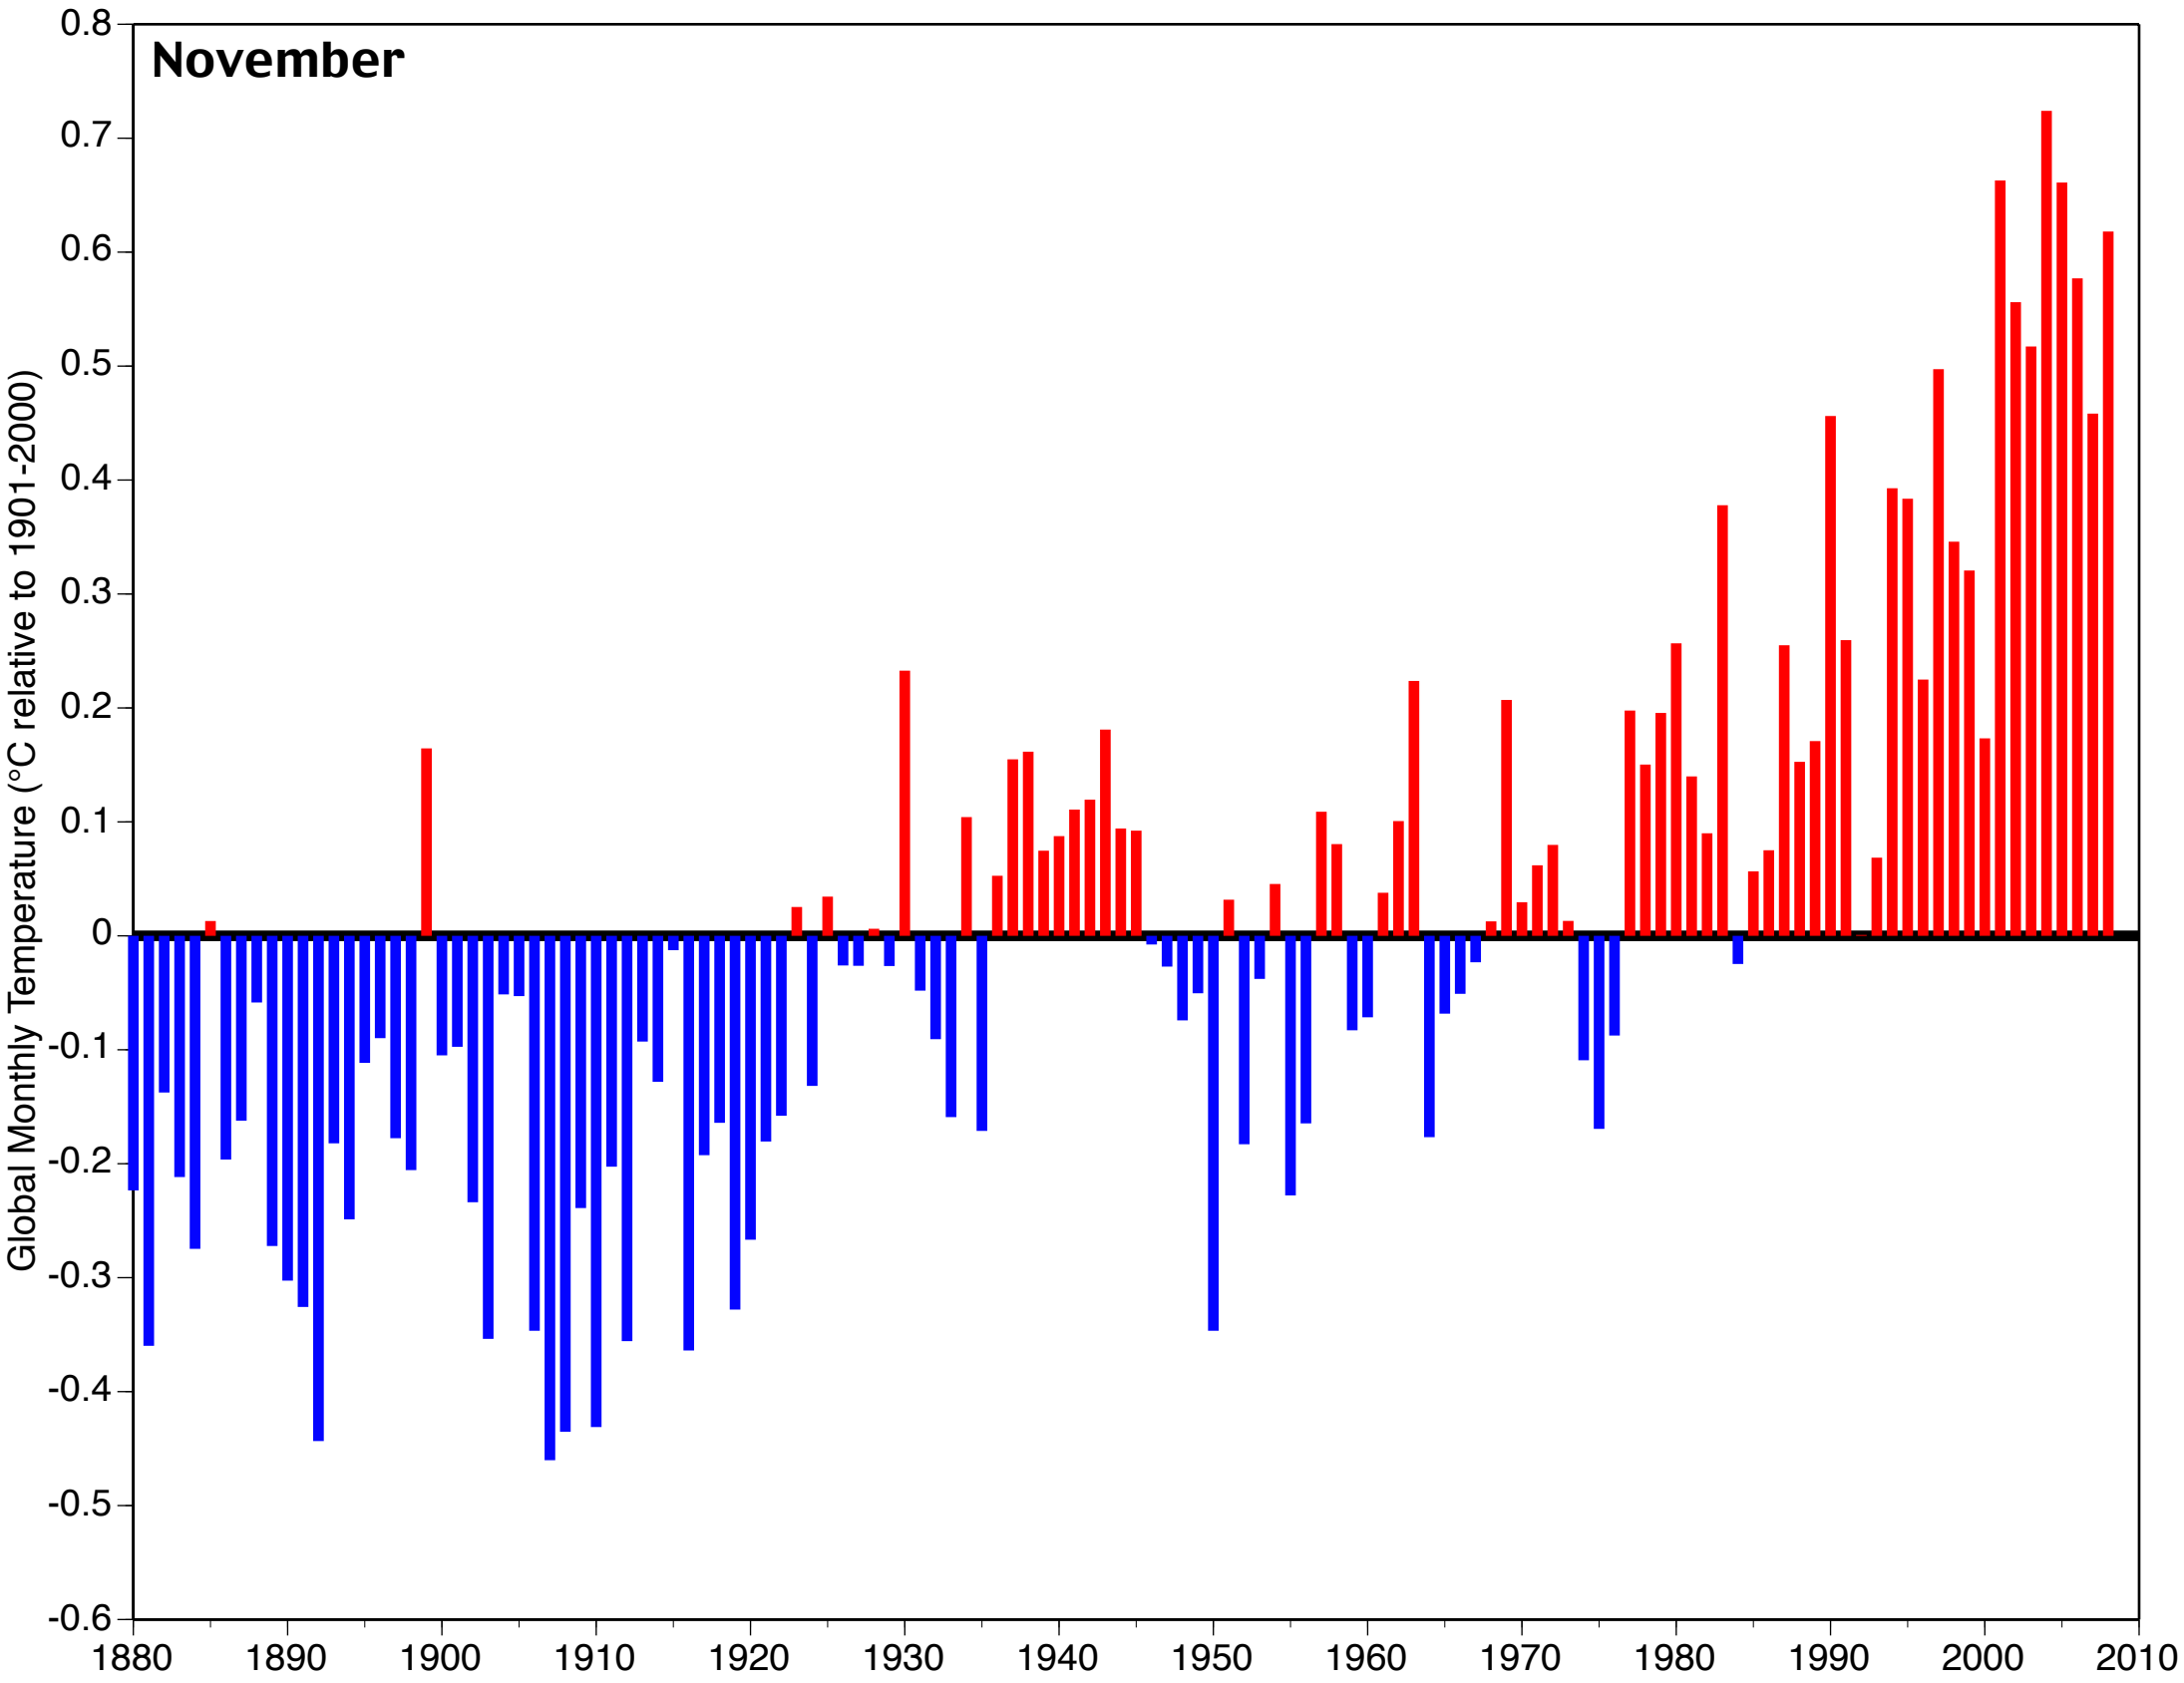

August

Global Monthly Temperature (°C relative to 1901-2000)

September

October

Global Monthly Temperature (°C relative to 1901-2000)

November

December

Global Monthly Temperature (°C relative to 1901-2000)