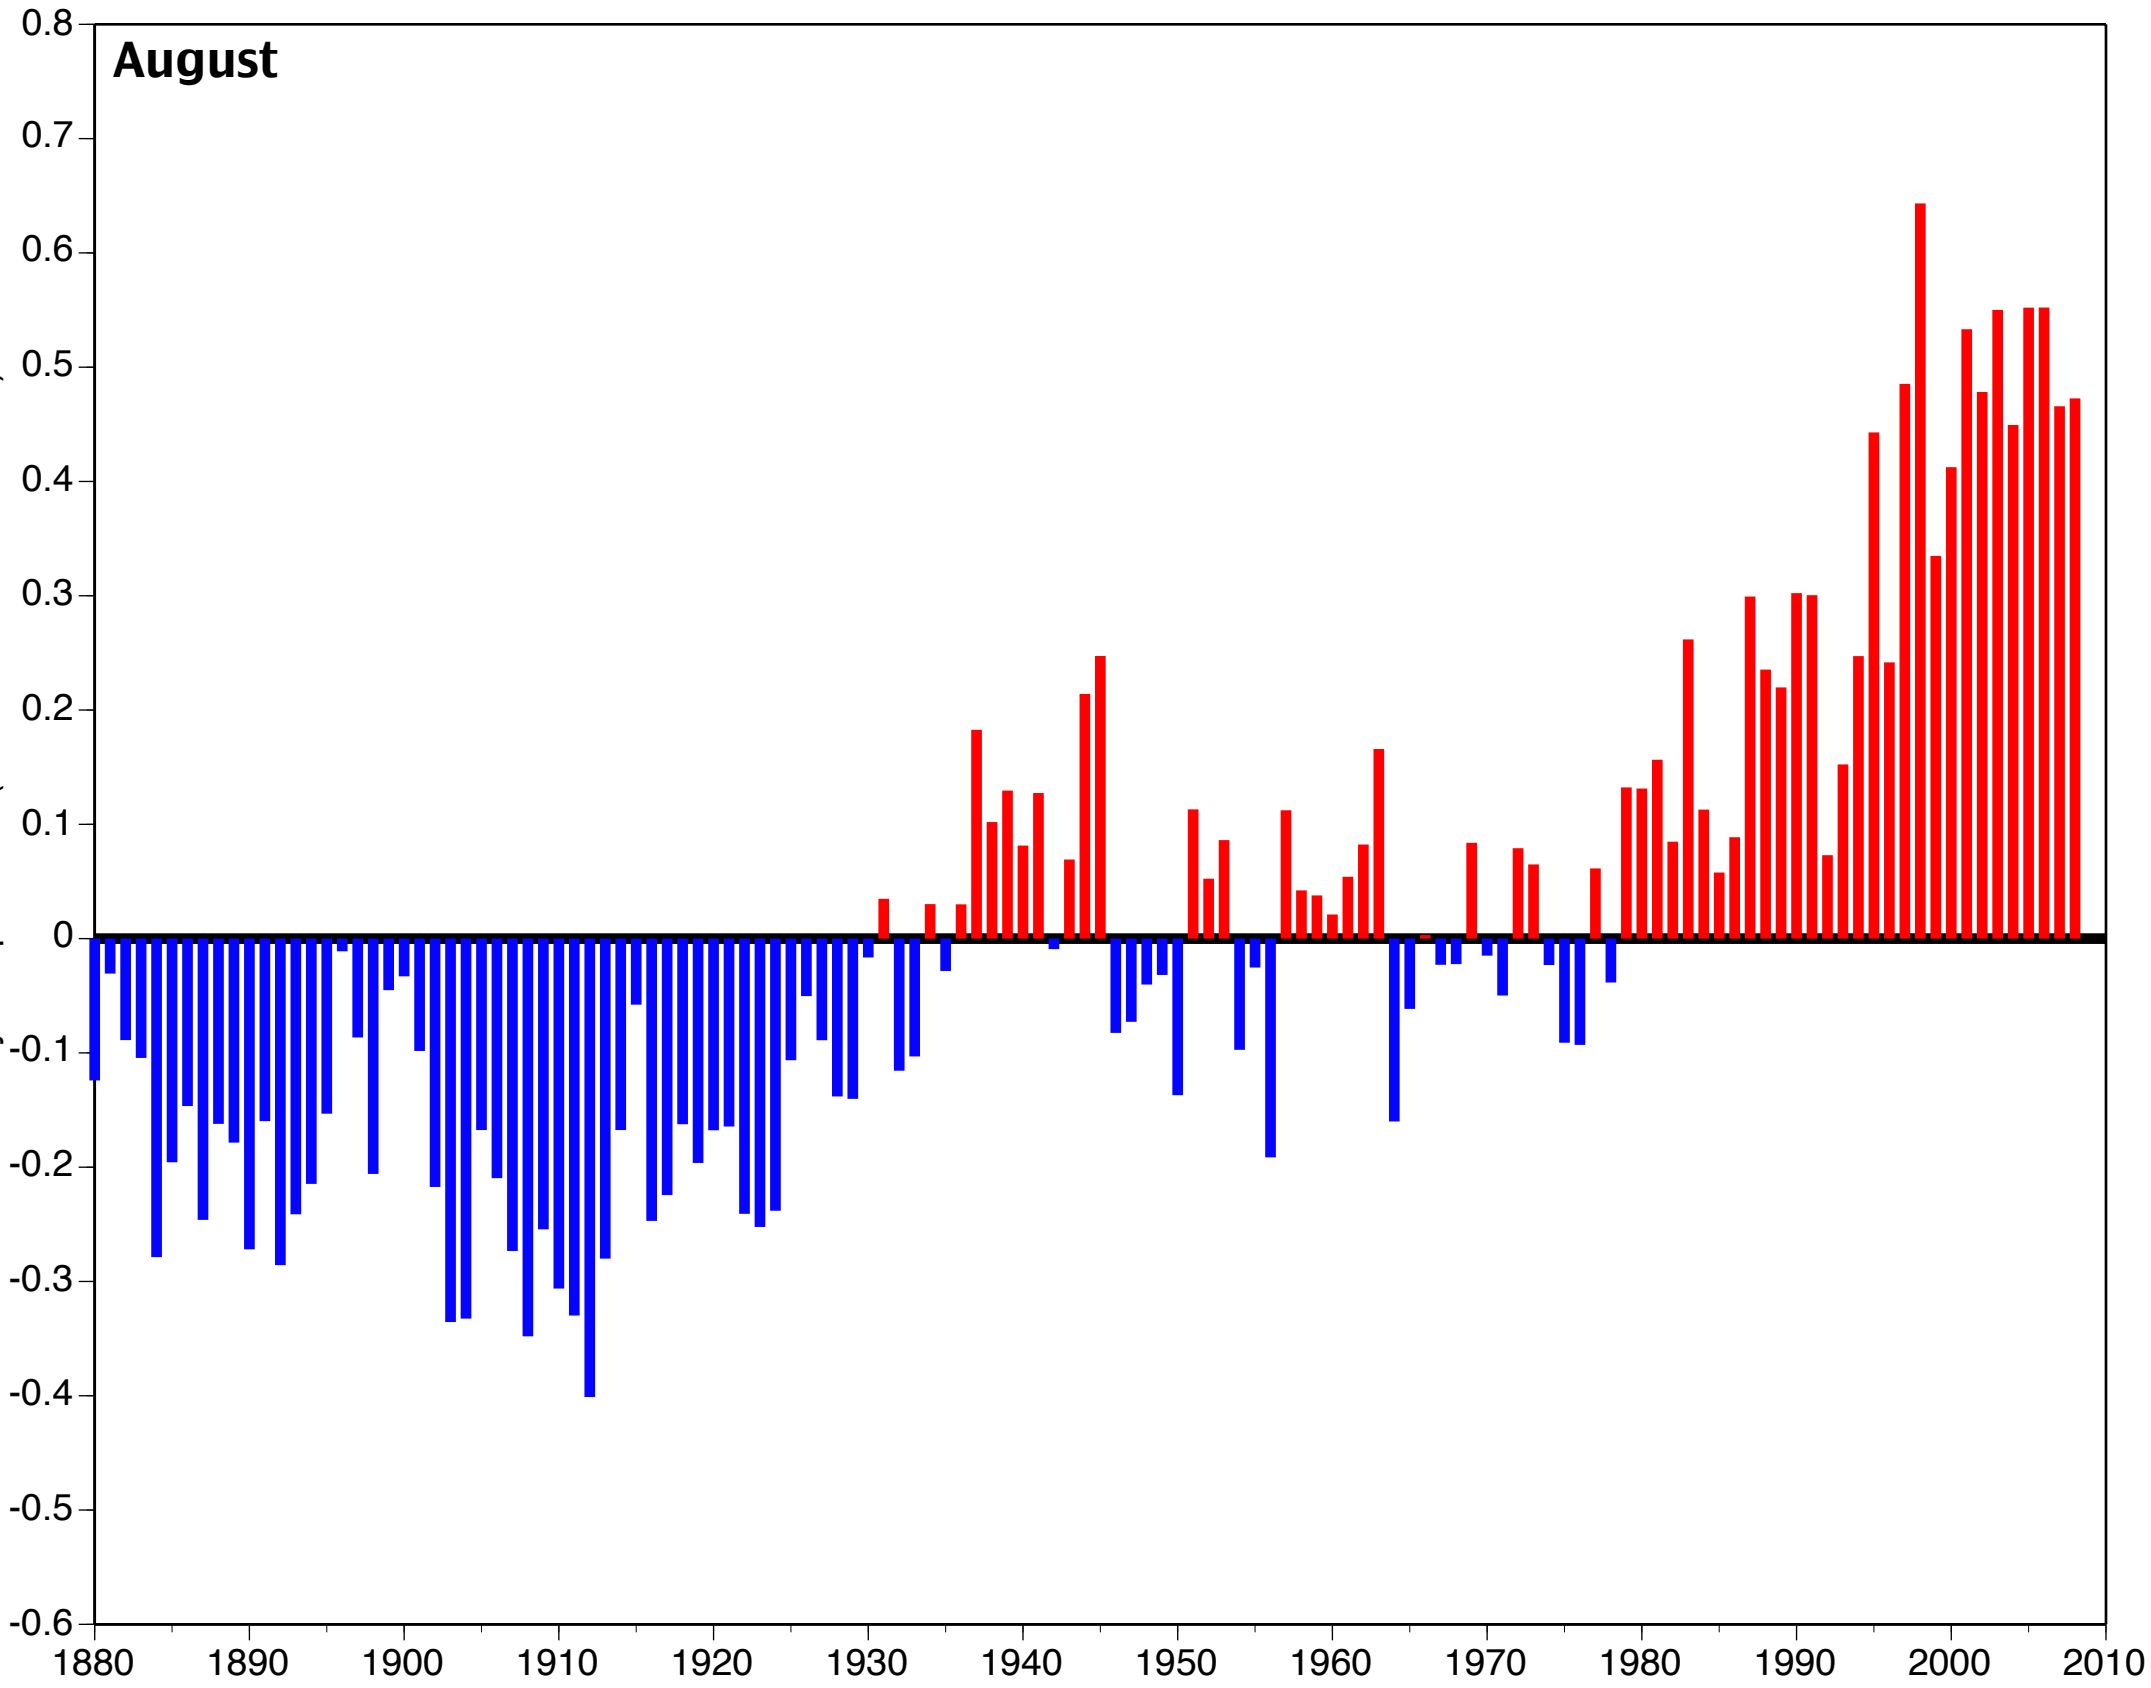

August

Global Monthly Temperature (°C relative to 1901-2000)

September

October

Global Monthly Temperature (°C relative to 1901-2000)

November

December

Global Monthly Temperature (°C relative to 1901-2000)