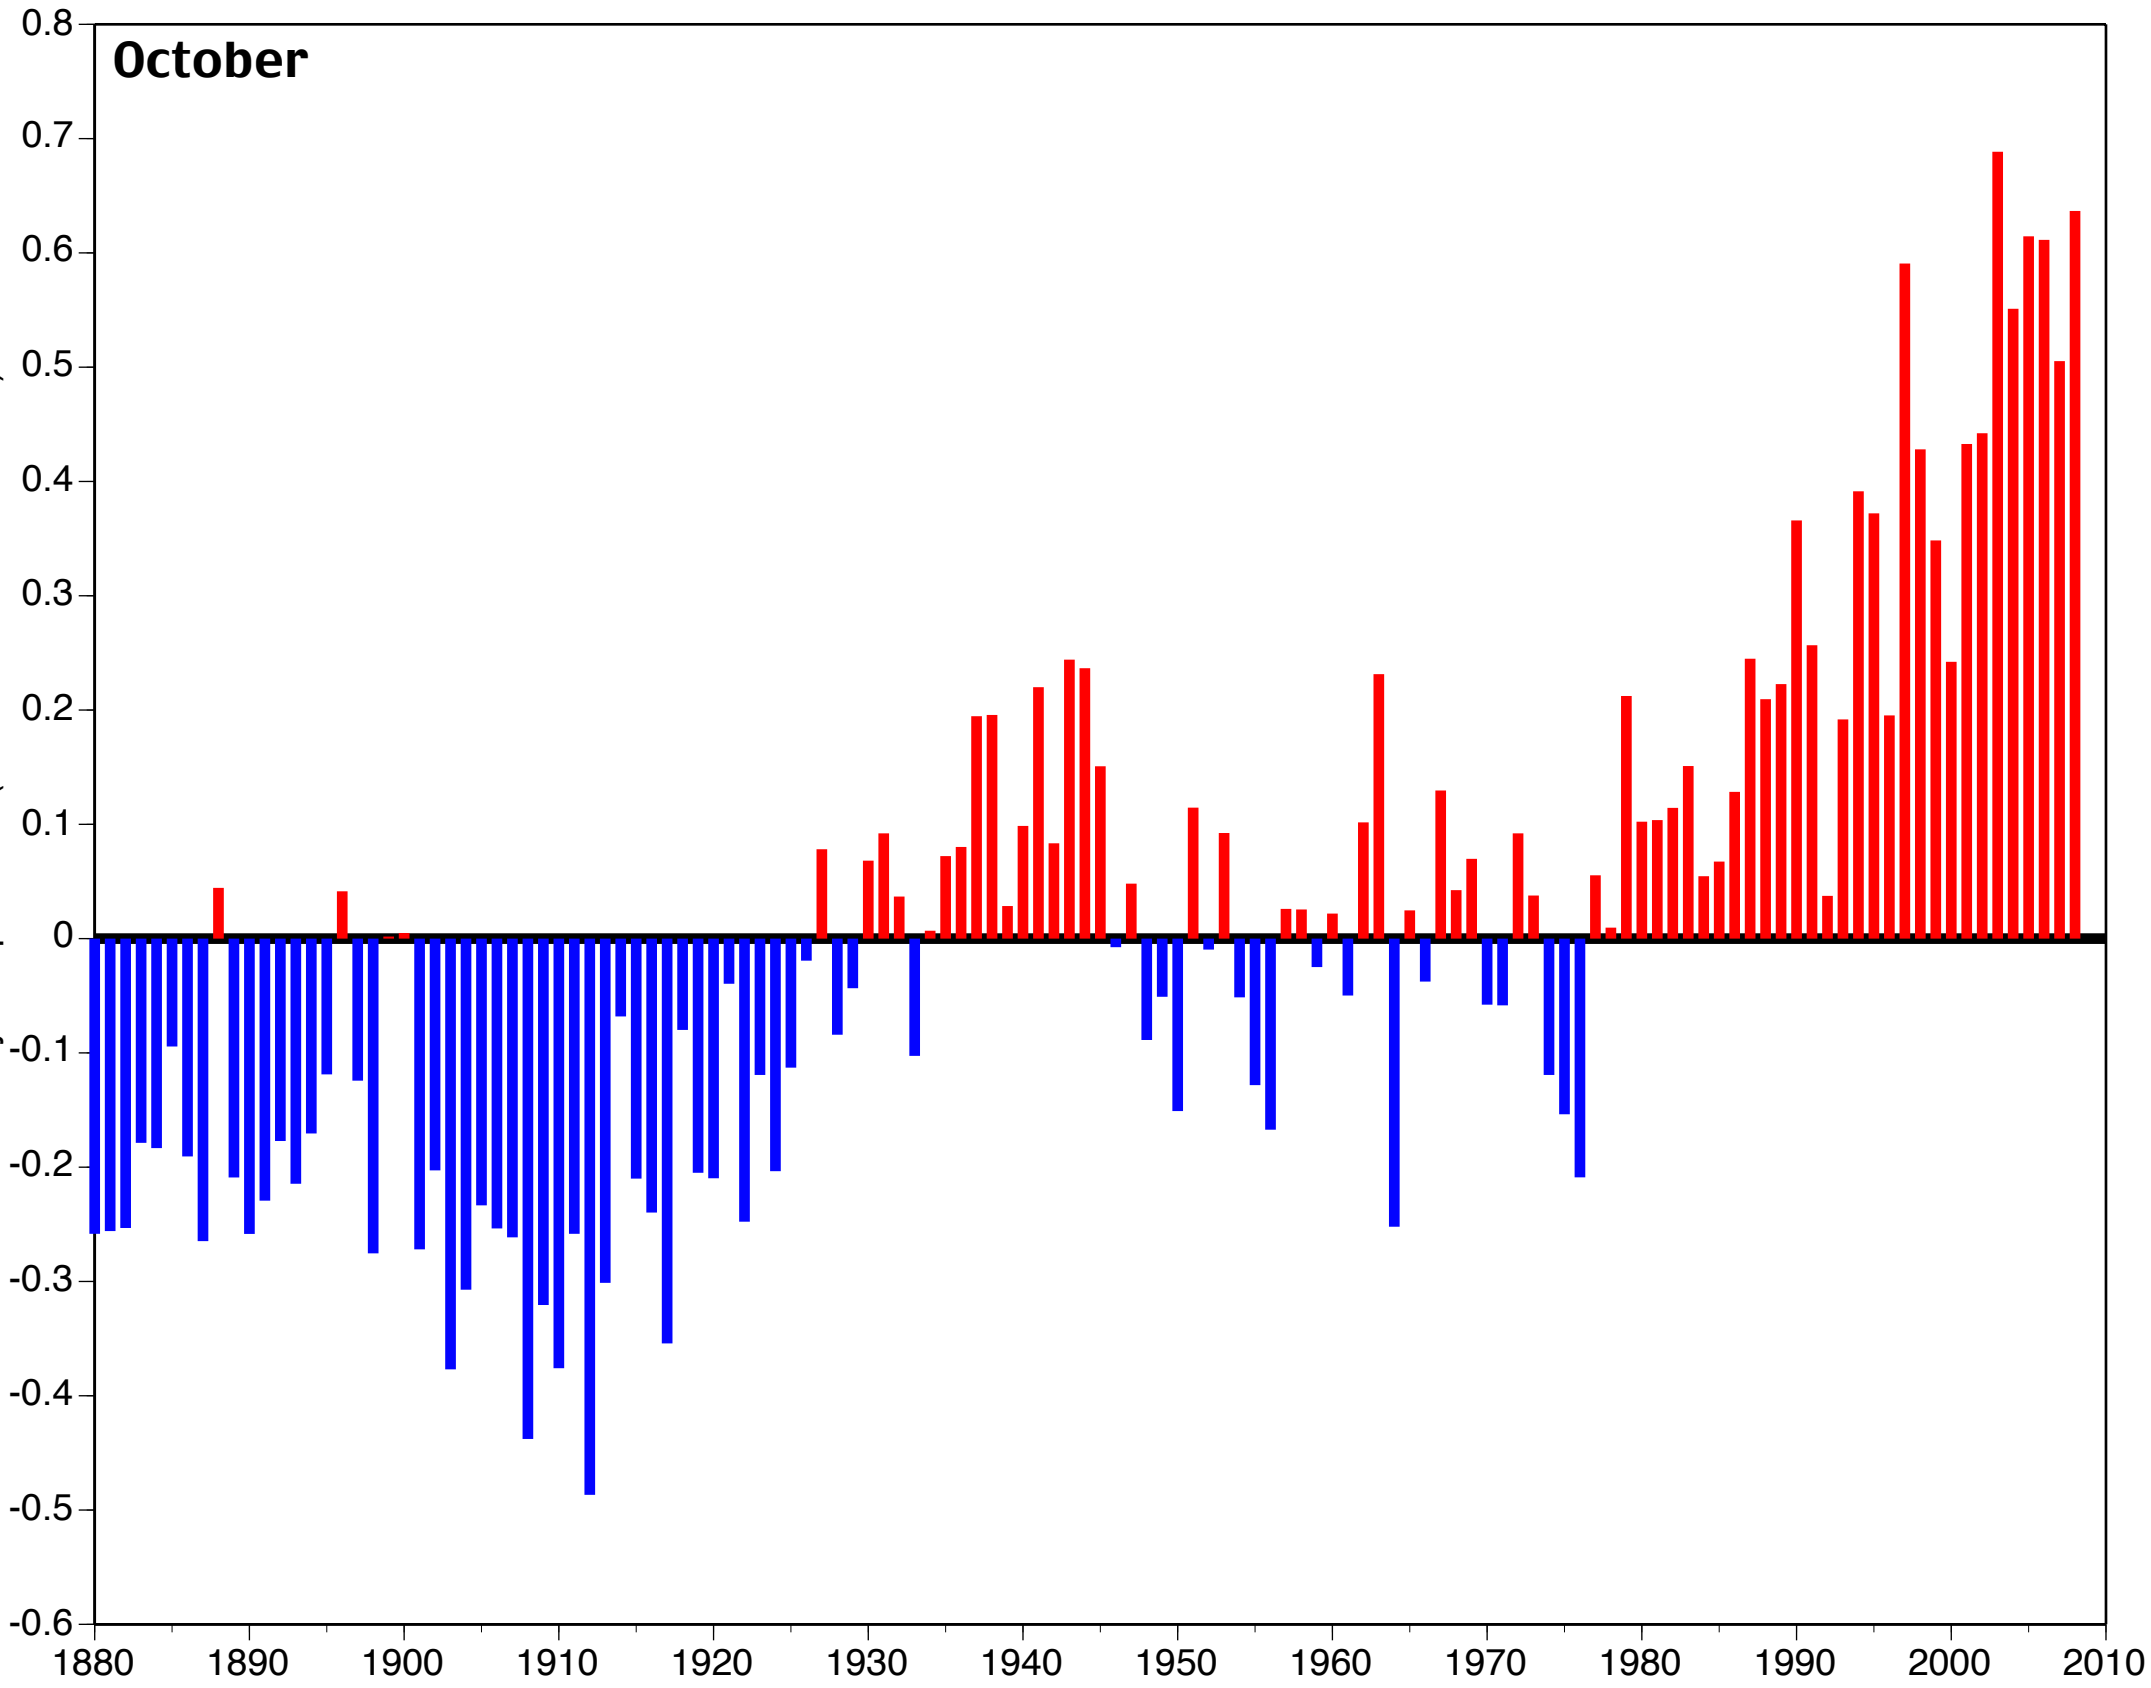

August

Global Monthly Temperature (°C relative to 1901-2000)

September

October

Global Monthly Temperature (°C relative to 1901-2000)

November

December

Global Monthly Temperature (°C relative to 1901-2000)