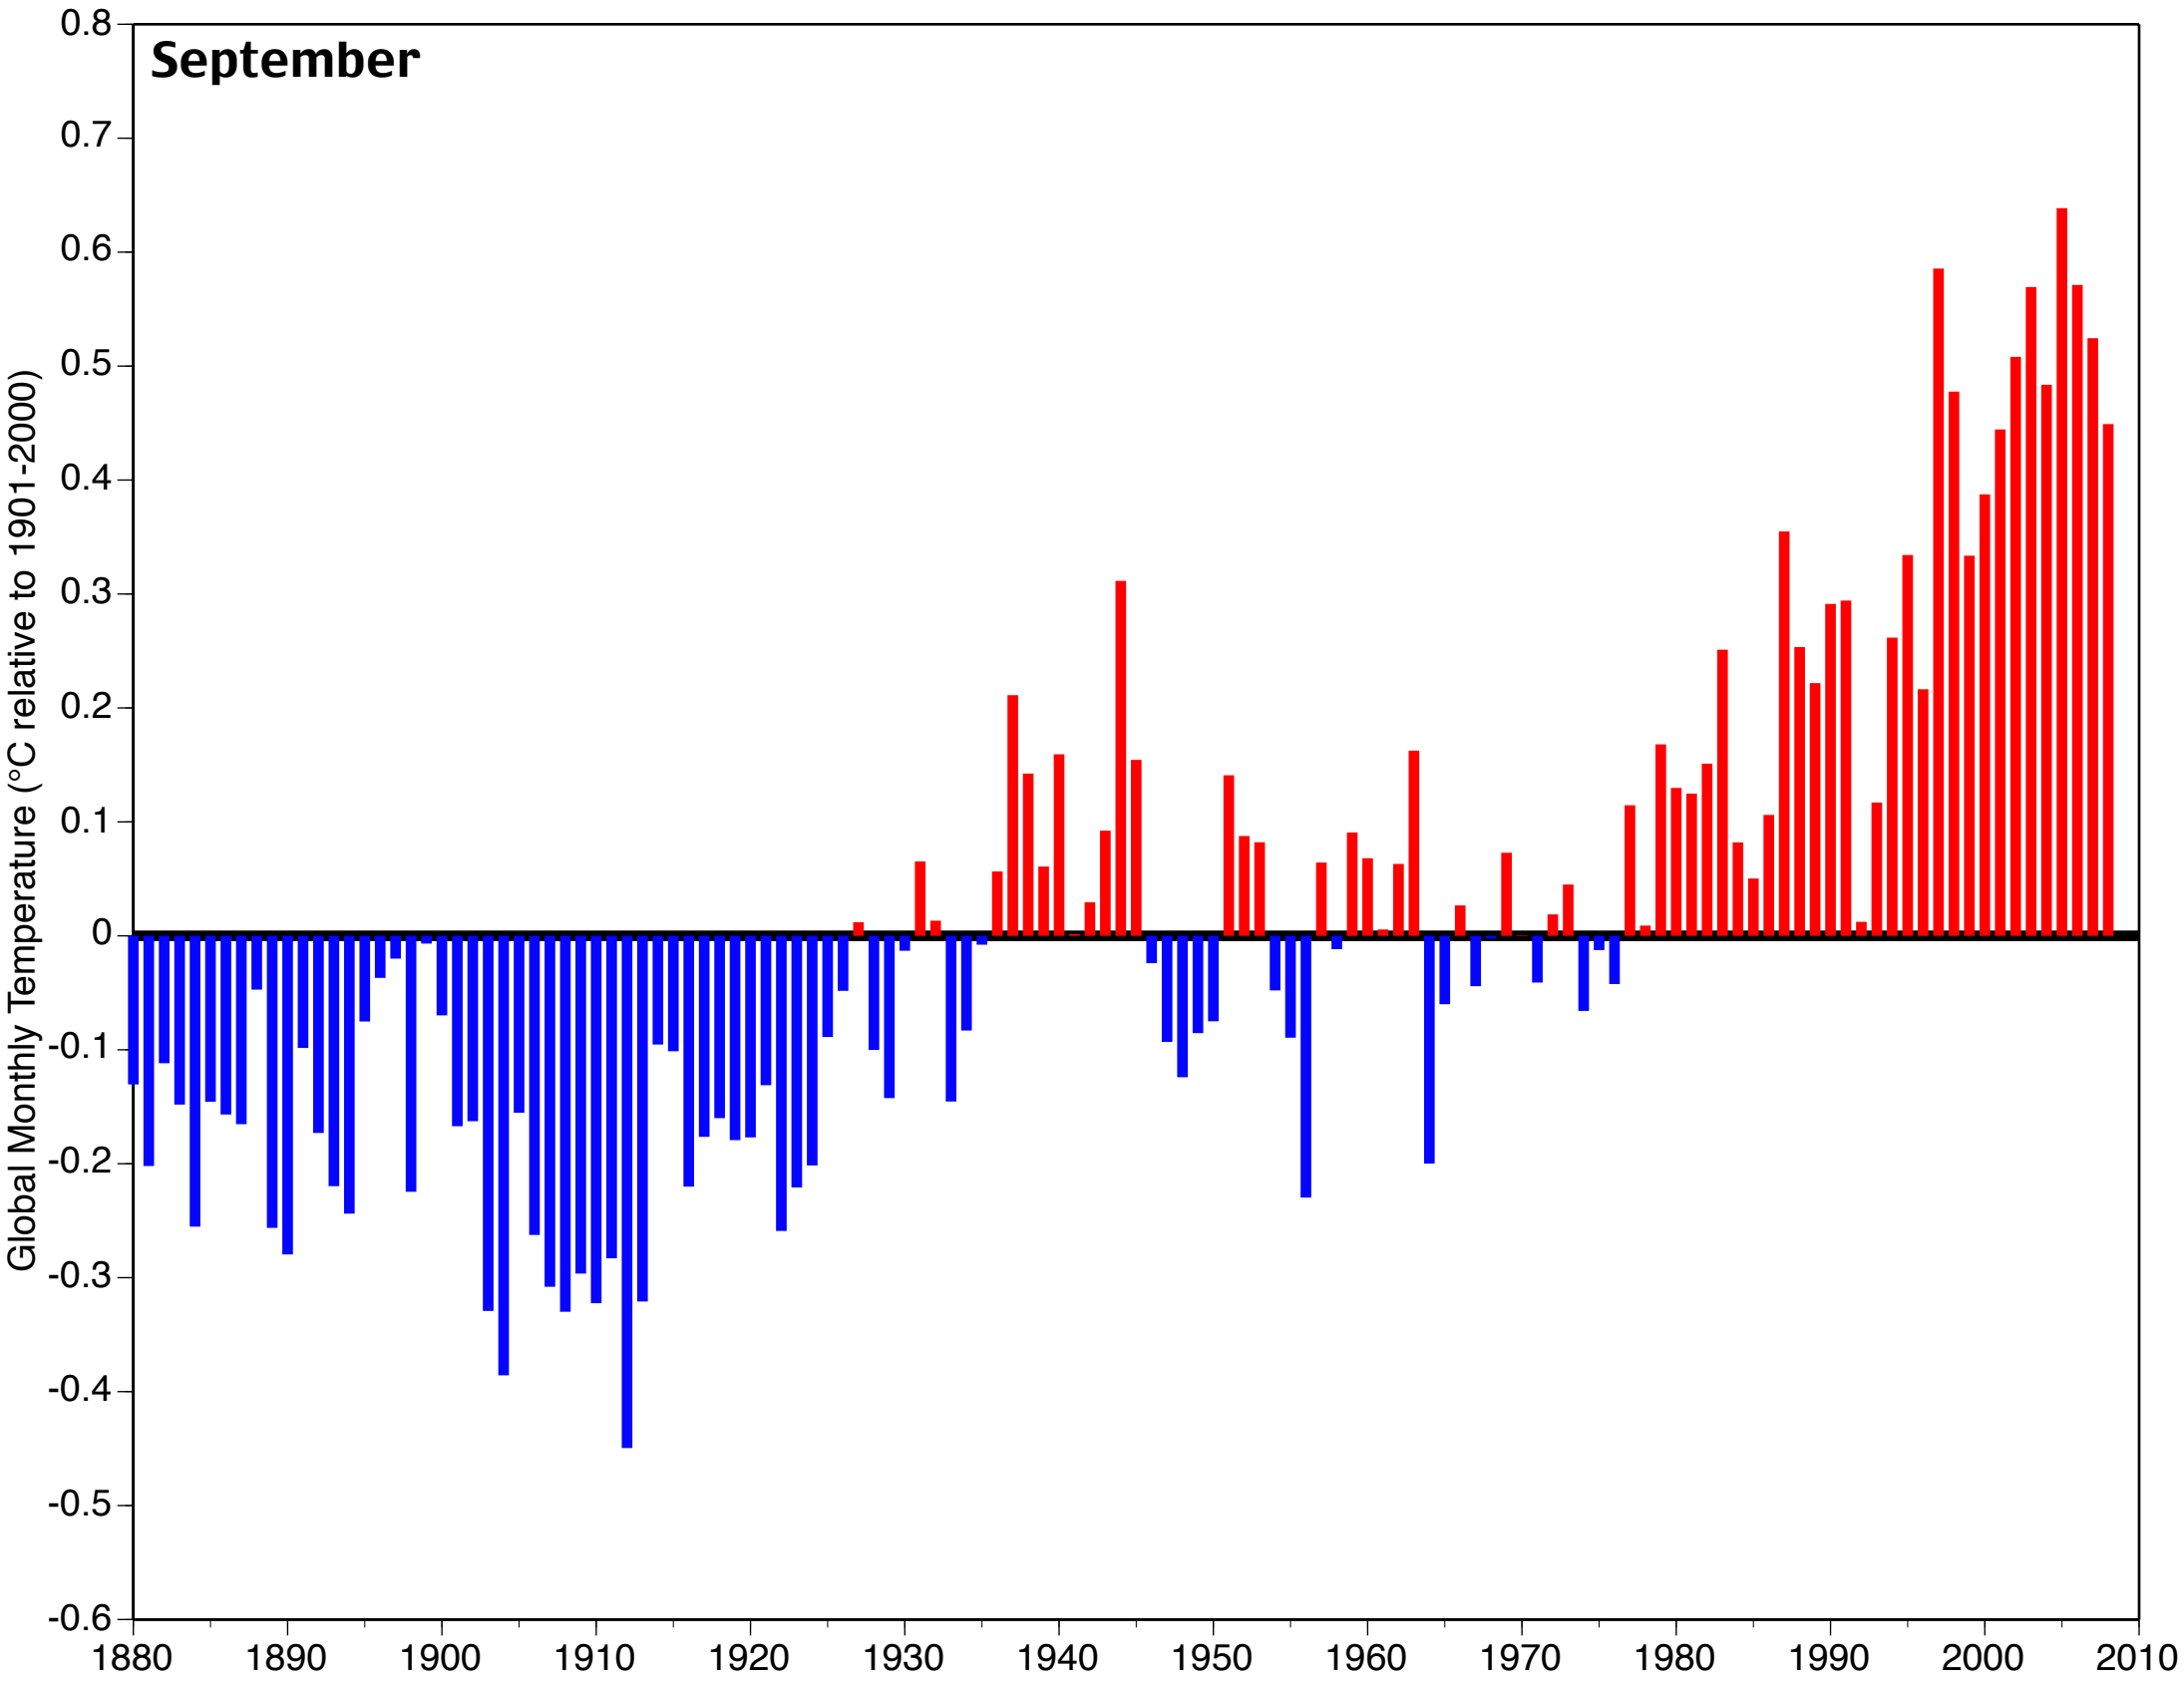

August

Global Monthly Temperature (°C relative to 1901-2000)

September

October

Global Monthly Temperature (°C relative to 1901-2000)

November

December

Global Monthly Temperature (°C relative to 1901-2000)