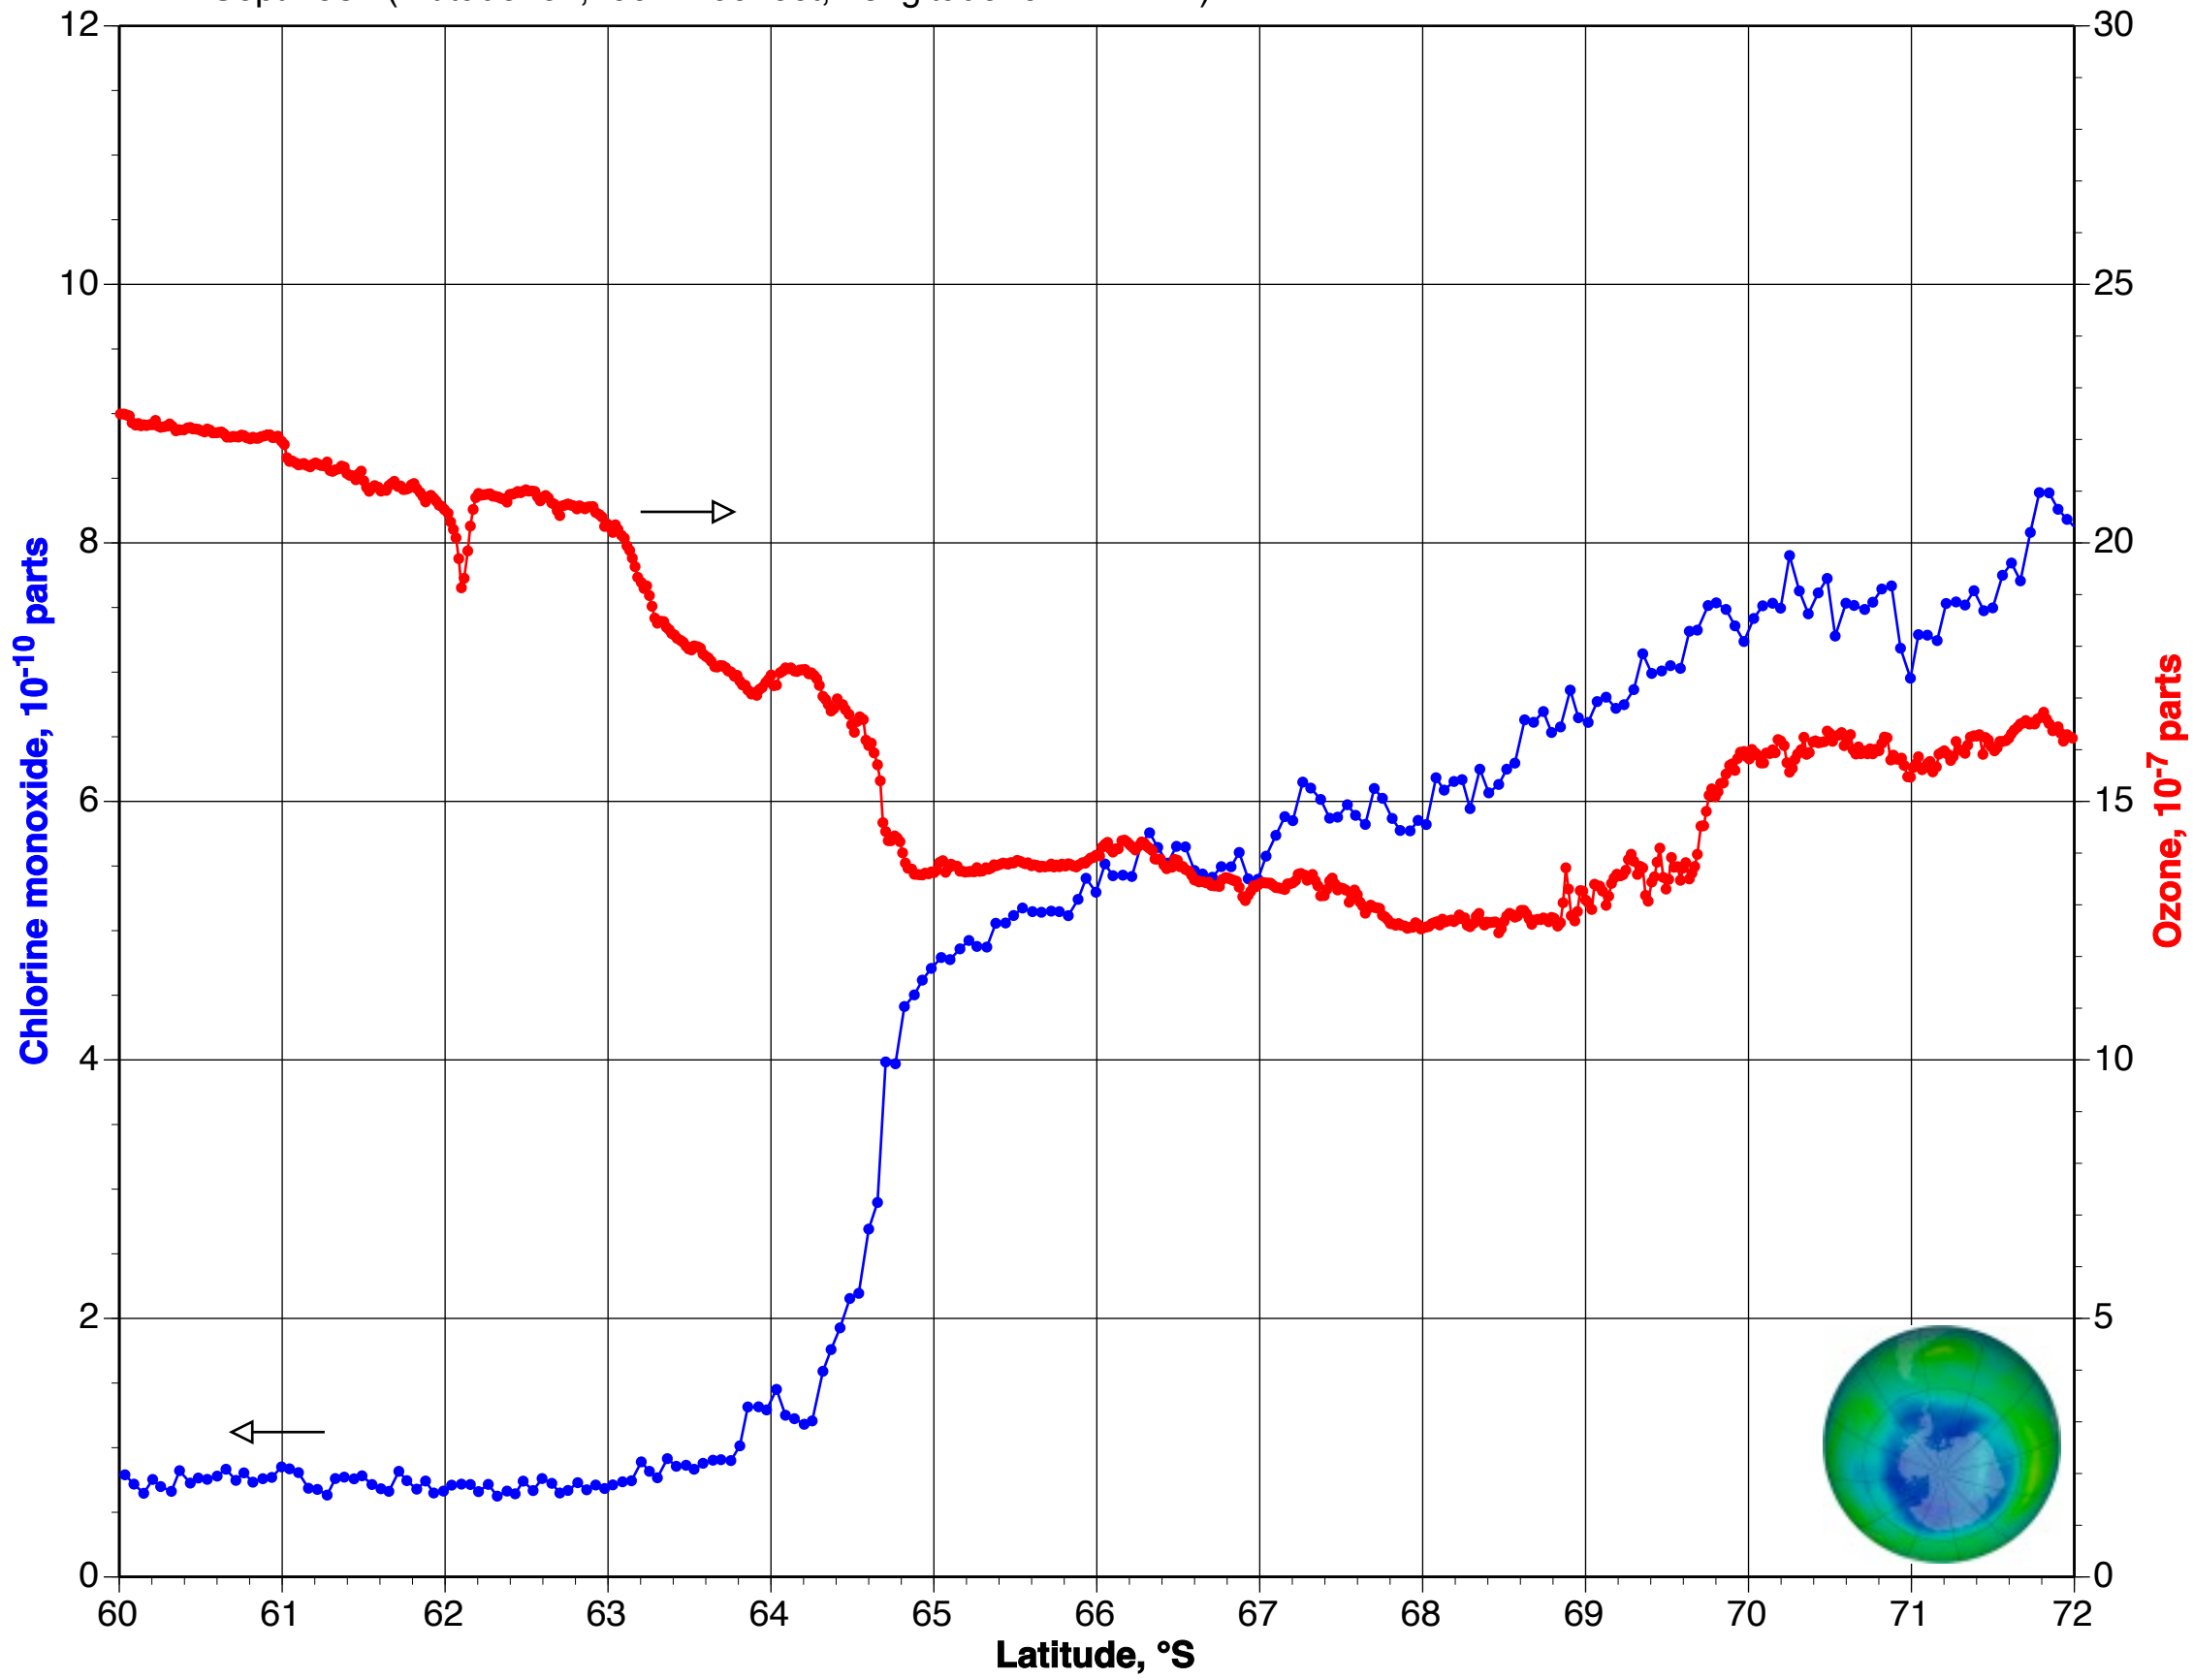

23 Aug 1987 (Altitude: 60,300±3700 feet, Longitude: 74±3 °W)

28 Aug 1987 (Altitude: 60,800±1900 feet, Longitude: 74±3 °W)

30 Aug 1987 (Altitude: 62,600±1300 feet, Longitude: 74±3 °W)

2 Sept 1987 (Altitude: 62,400±1700 feet, Longitude: 68±4 °W)

4 Sept 1987 (Altitude: 61,200±1200 feet, Longitude: 67.1±1 °W)

16 Sept 1987 (Altitude: 65,500± 800 feet, Longitude: 68.1±.1 °W)

20 Sept 1987 (Altitude: 65,000±1000 feet, Longitude: 67.7±.2 °W)

21 Sept 1987 (Altitude: 64,900± 700 feet, Longitude: 68.7±.8 °W)

22 Sept 1987 (Altitude: 65,200±1100 feet, Longitude: 69±1°W)