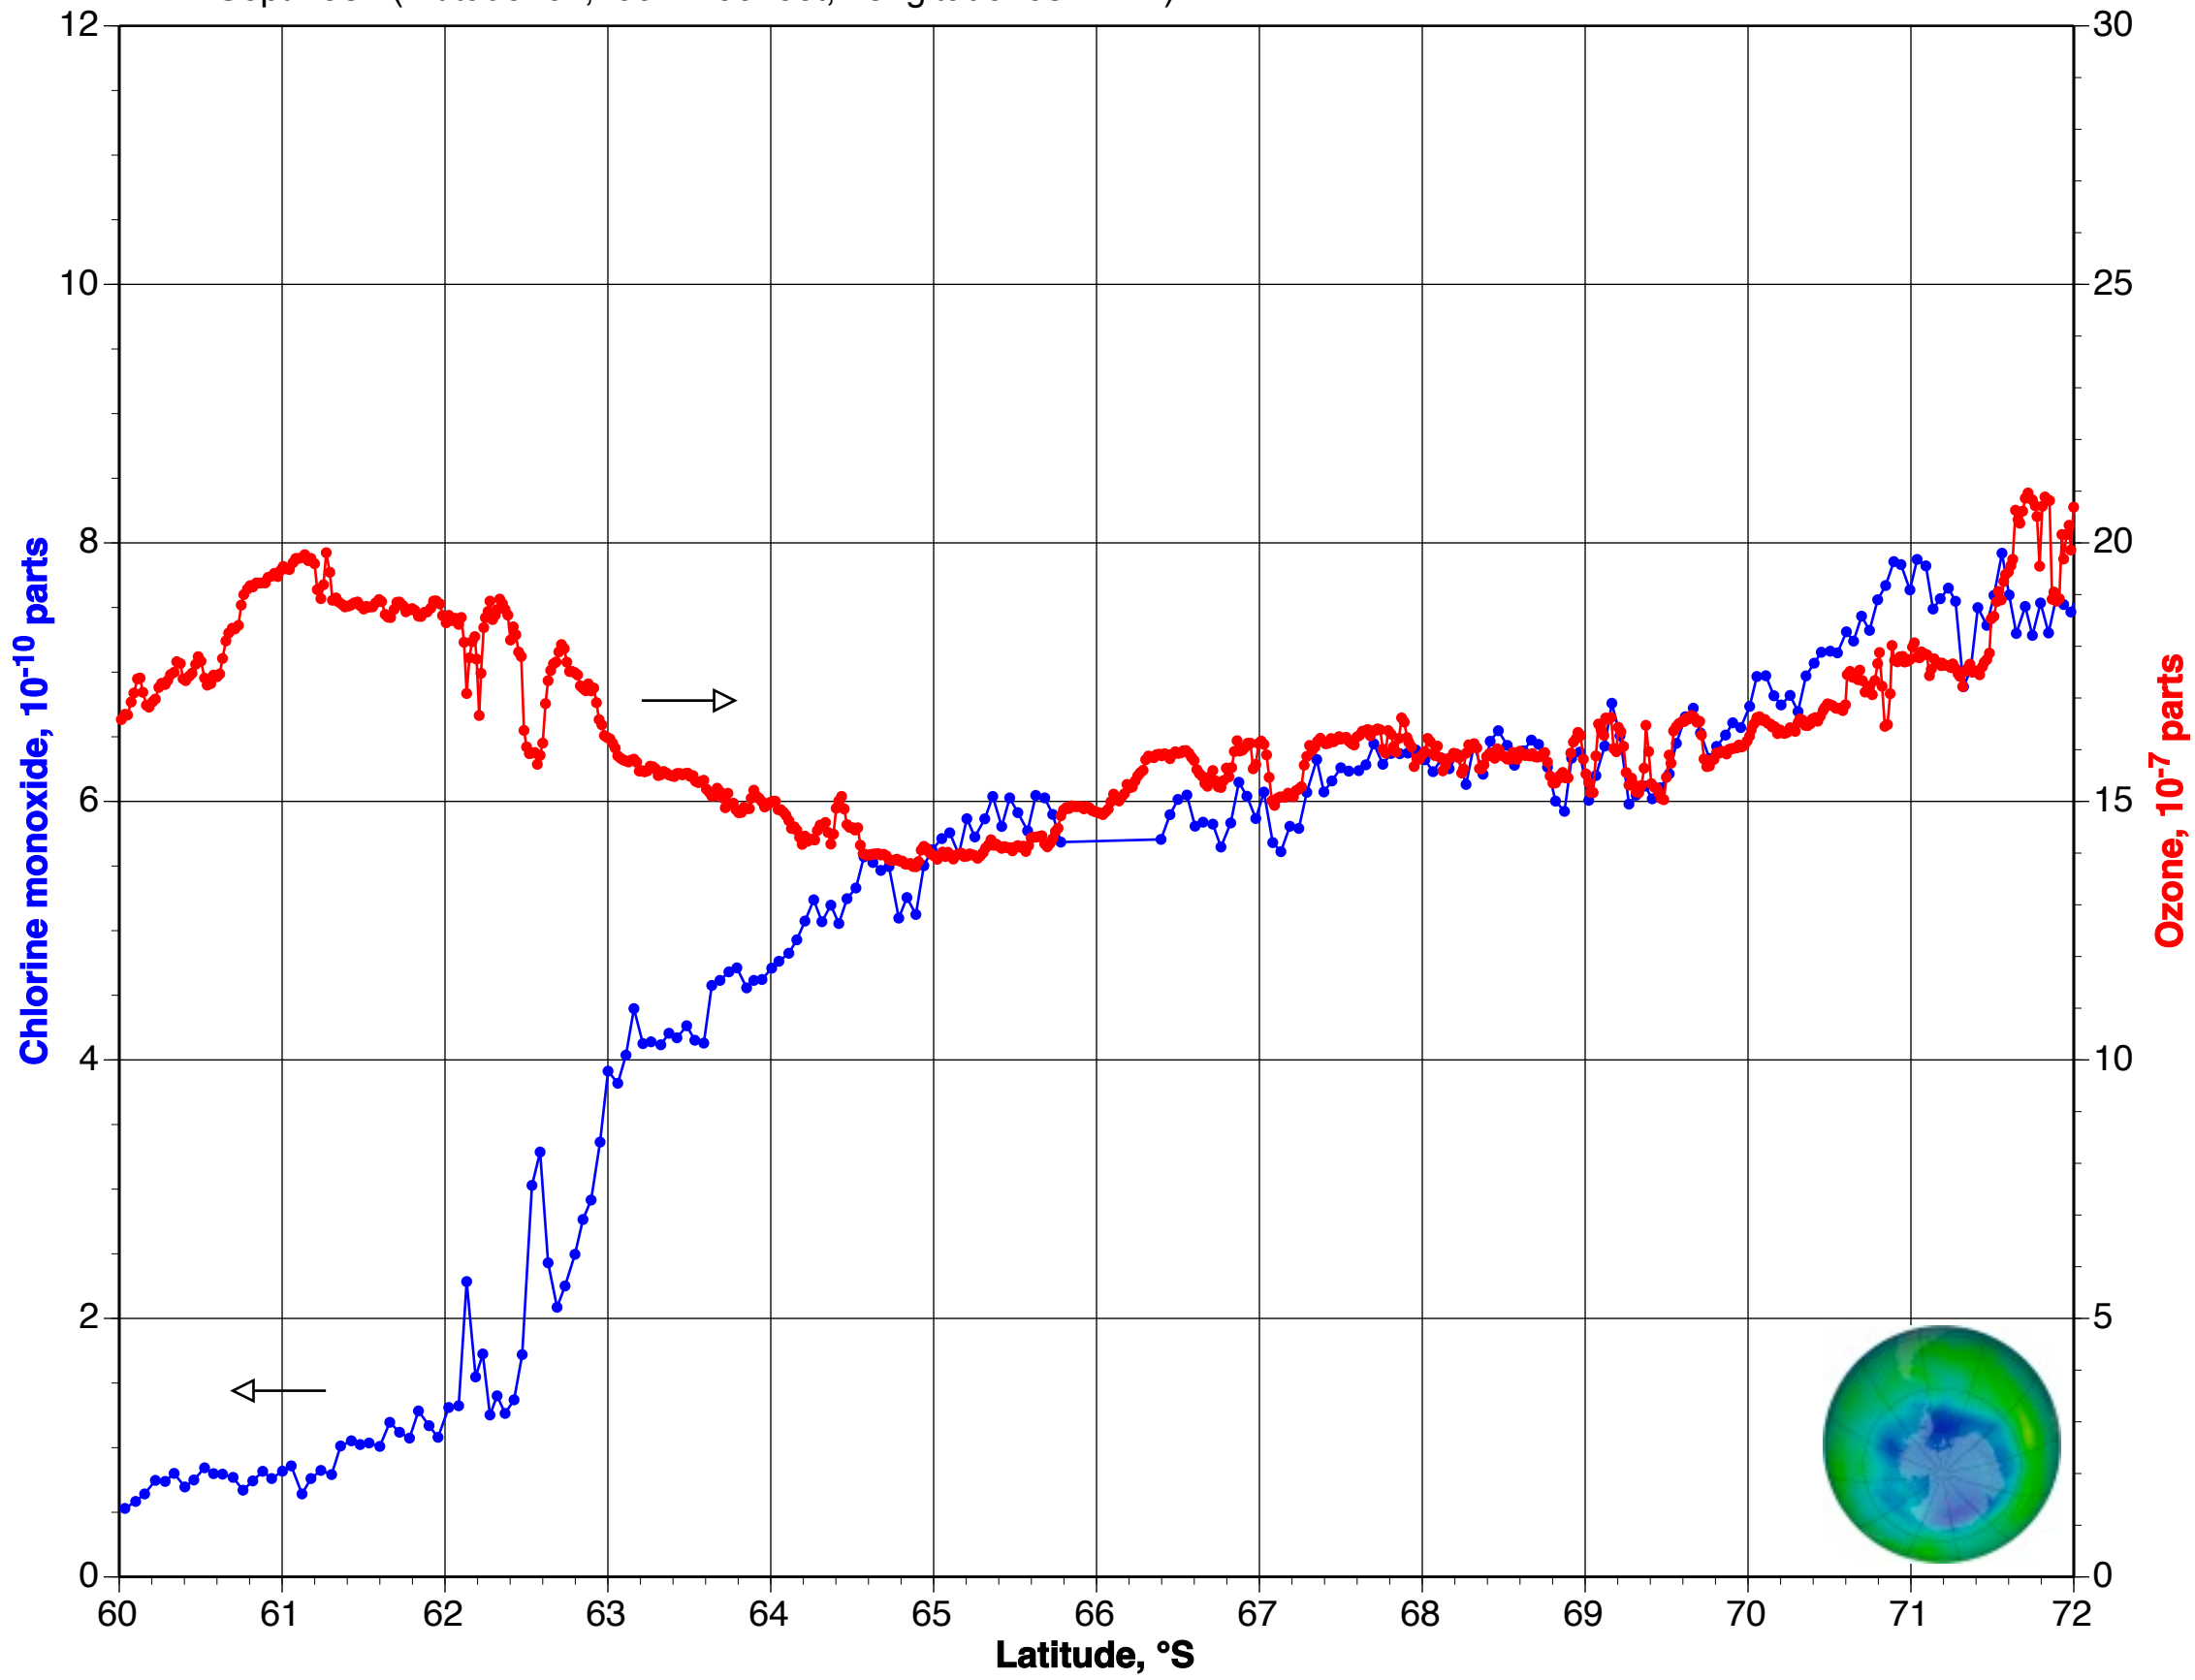

23 Aug 1987 (Altitude: 60,300±3700 feet, Longitude: 74±3 °W)

28 Aug 1987 (Altitude: 60,800±1900 feet, Longitude: 74±3 °W)

30 Aug 1987 (Altitude: 62,600±1300 feet, Longitude: 74±3 °W)

2 Sept 1987 (Altitude: 62,400±1700 feet, Longitude: 68±4 °W)

4 Sept 1987 (Altitude: 61,200±1200 feet, Longitude: 67.1±1 °W)

16 Sept 1987 (Altitude: 65,500± 800 feet, Longitude: 68.1±.1 °W)

20 Sept 1987 (Altitude: 65,000±1000 feet, Longitude: 67.7±.2 °W)

21 Sept 1987 (Altitude: 64,900± 700 feet, Longitude: 68.7±.8 °W)

22 Sept 1987 (Altitude: 65,200±1100 feet, Longitude: 69±1°W)