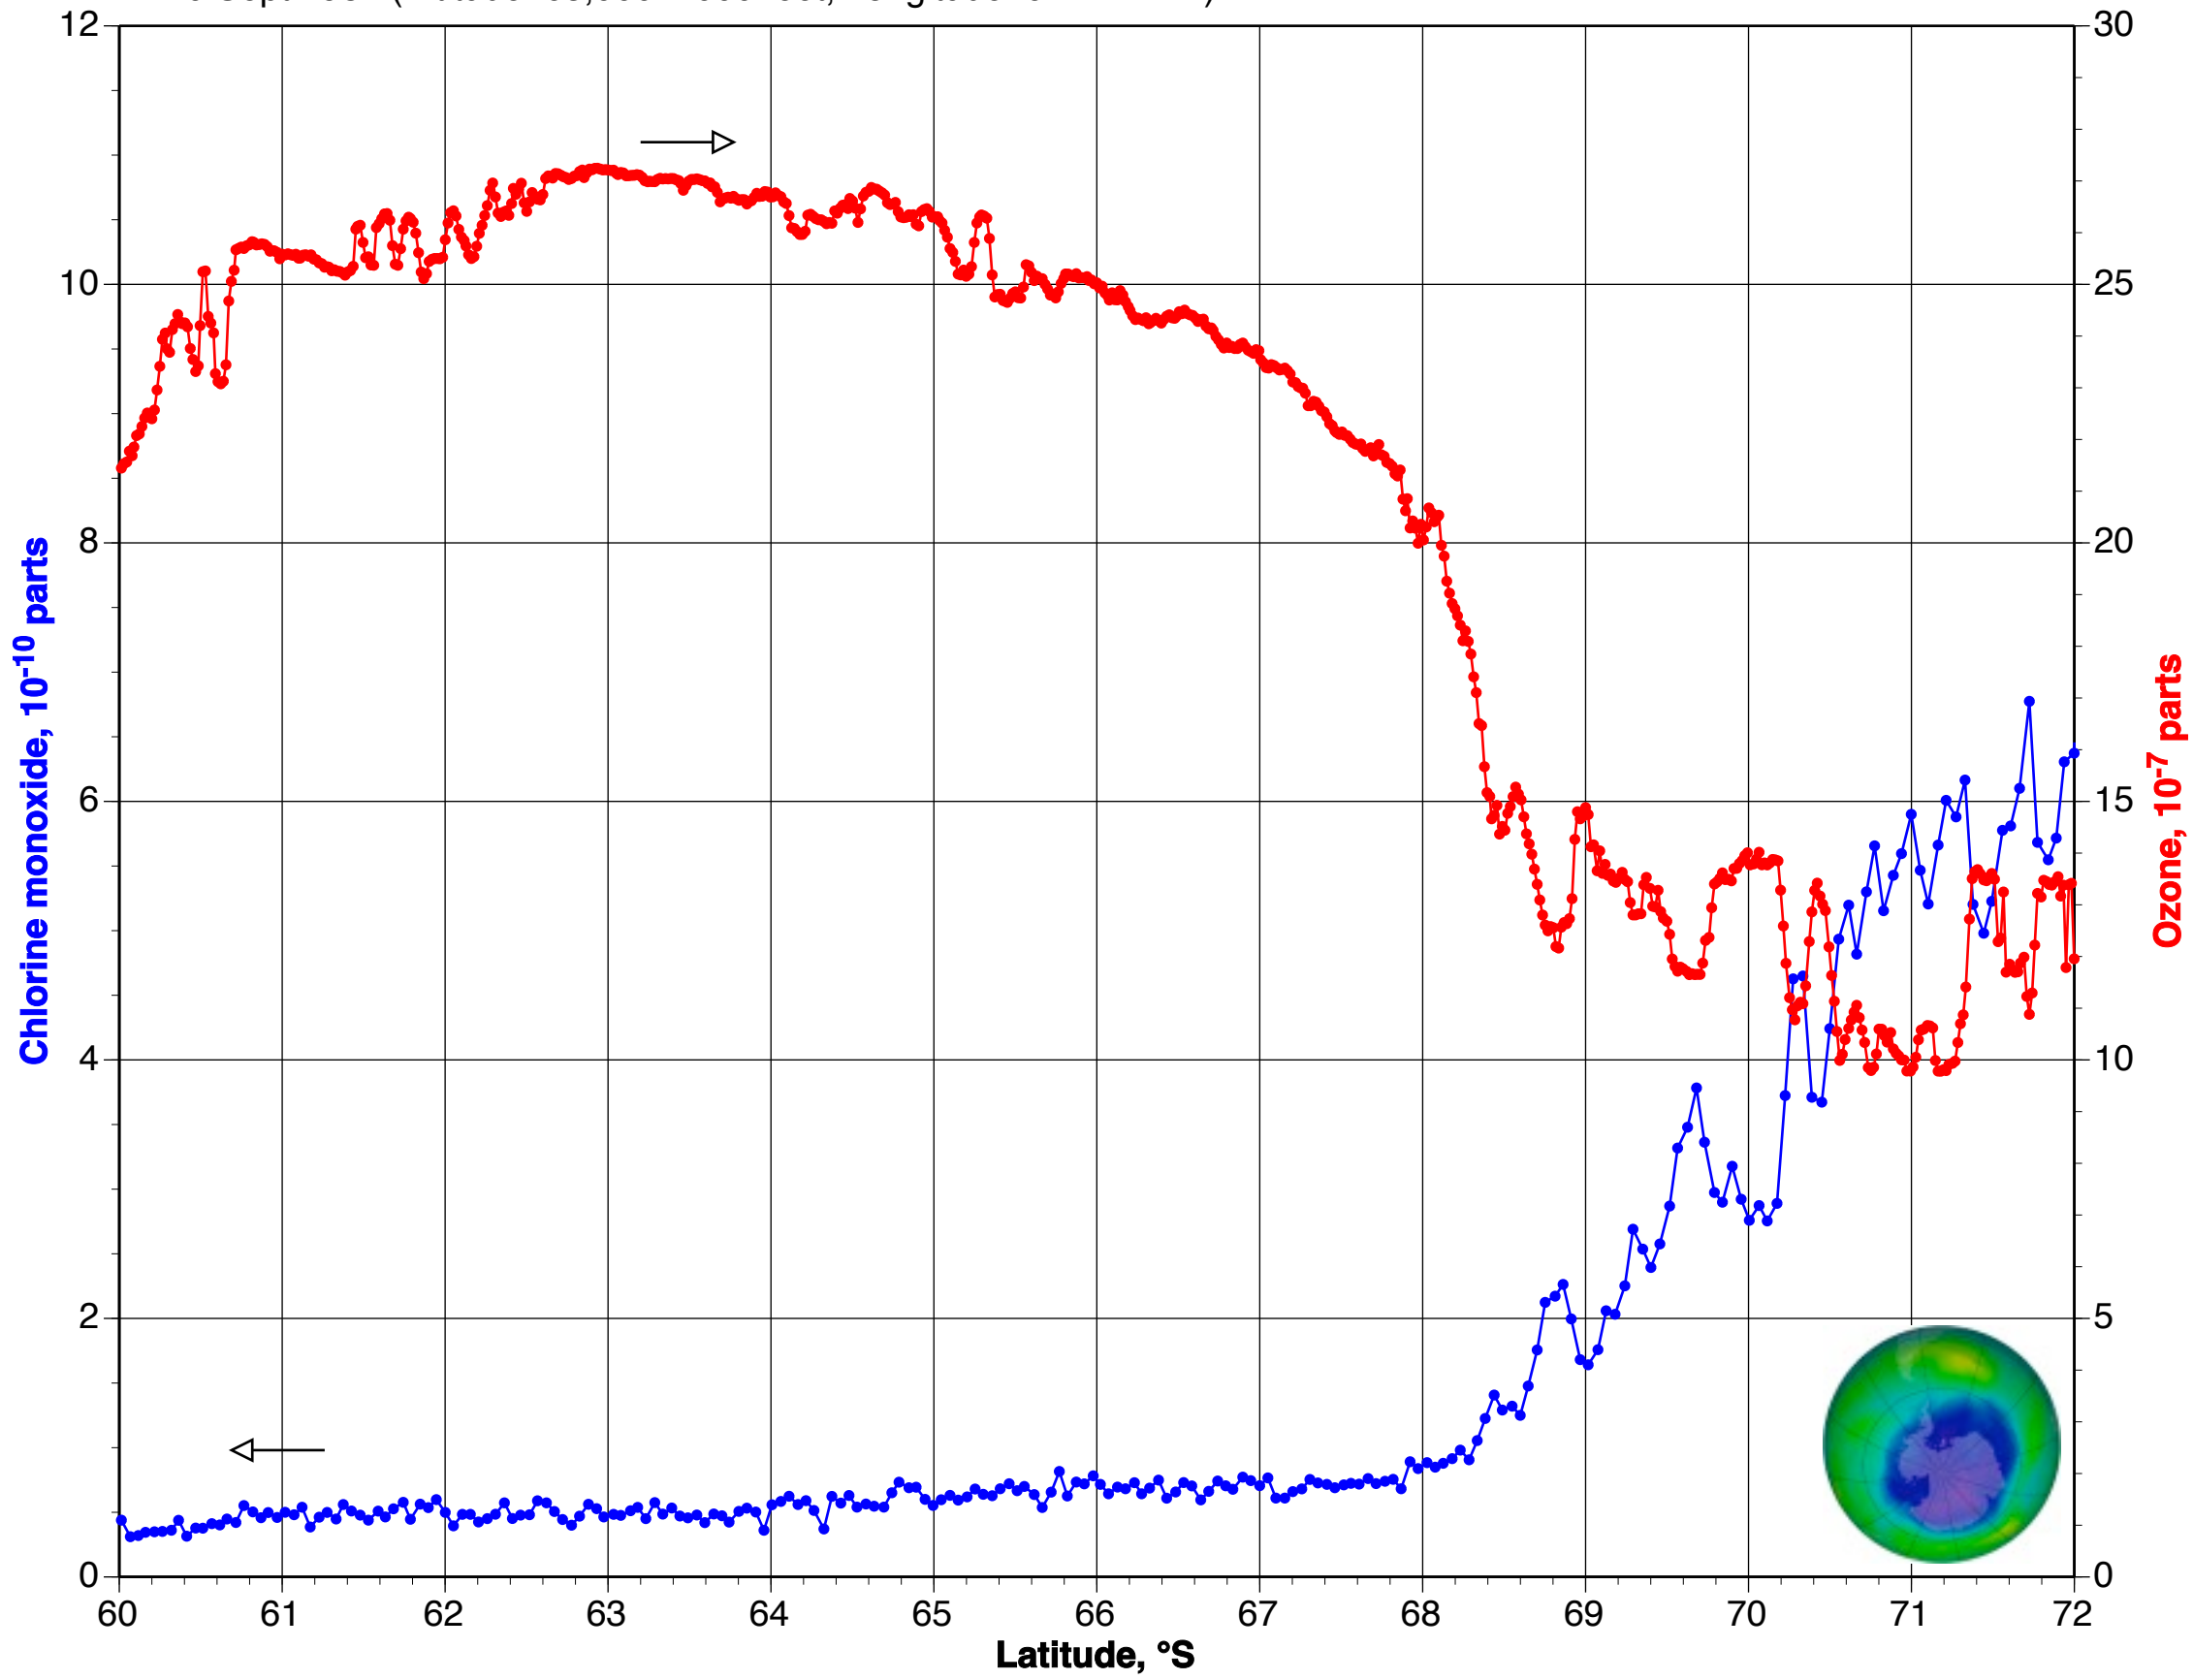

23 Aug 1987 (Altitude: 60,300±3700 feet, Longitude: 74±3 °W)

28 Aug 1987 (Altitude: 60,800±1900 feet, Longitude: 74±3 °W)

30 Aug 1987 (Altitude: 62,600±1300 feet, Longitude: 74±3 °W)

2 Sept 1987 (Altitude: 62,400±1700 feet, Longitude: 68±4 °W)

4 Sept 1987 (Altitude: 61,200±1200 feet, Longitude: 67.1±1 °W)

16 Sept 1987 (Altitude: 65,500± 800 feet, Longitude: 68.1±.1 °W)

20 Sept 1987 (Altitude: 65,000±1000 feet, Longitude: 67.7±.2 °W)

21 Sept 1987 (Altitude: 64,900± 700 feet, Longitude: 68.7±.8 °W)

22 Sept 1987 (Altitude: 65,200±1100 feet, Longitude: 69±1°W)