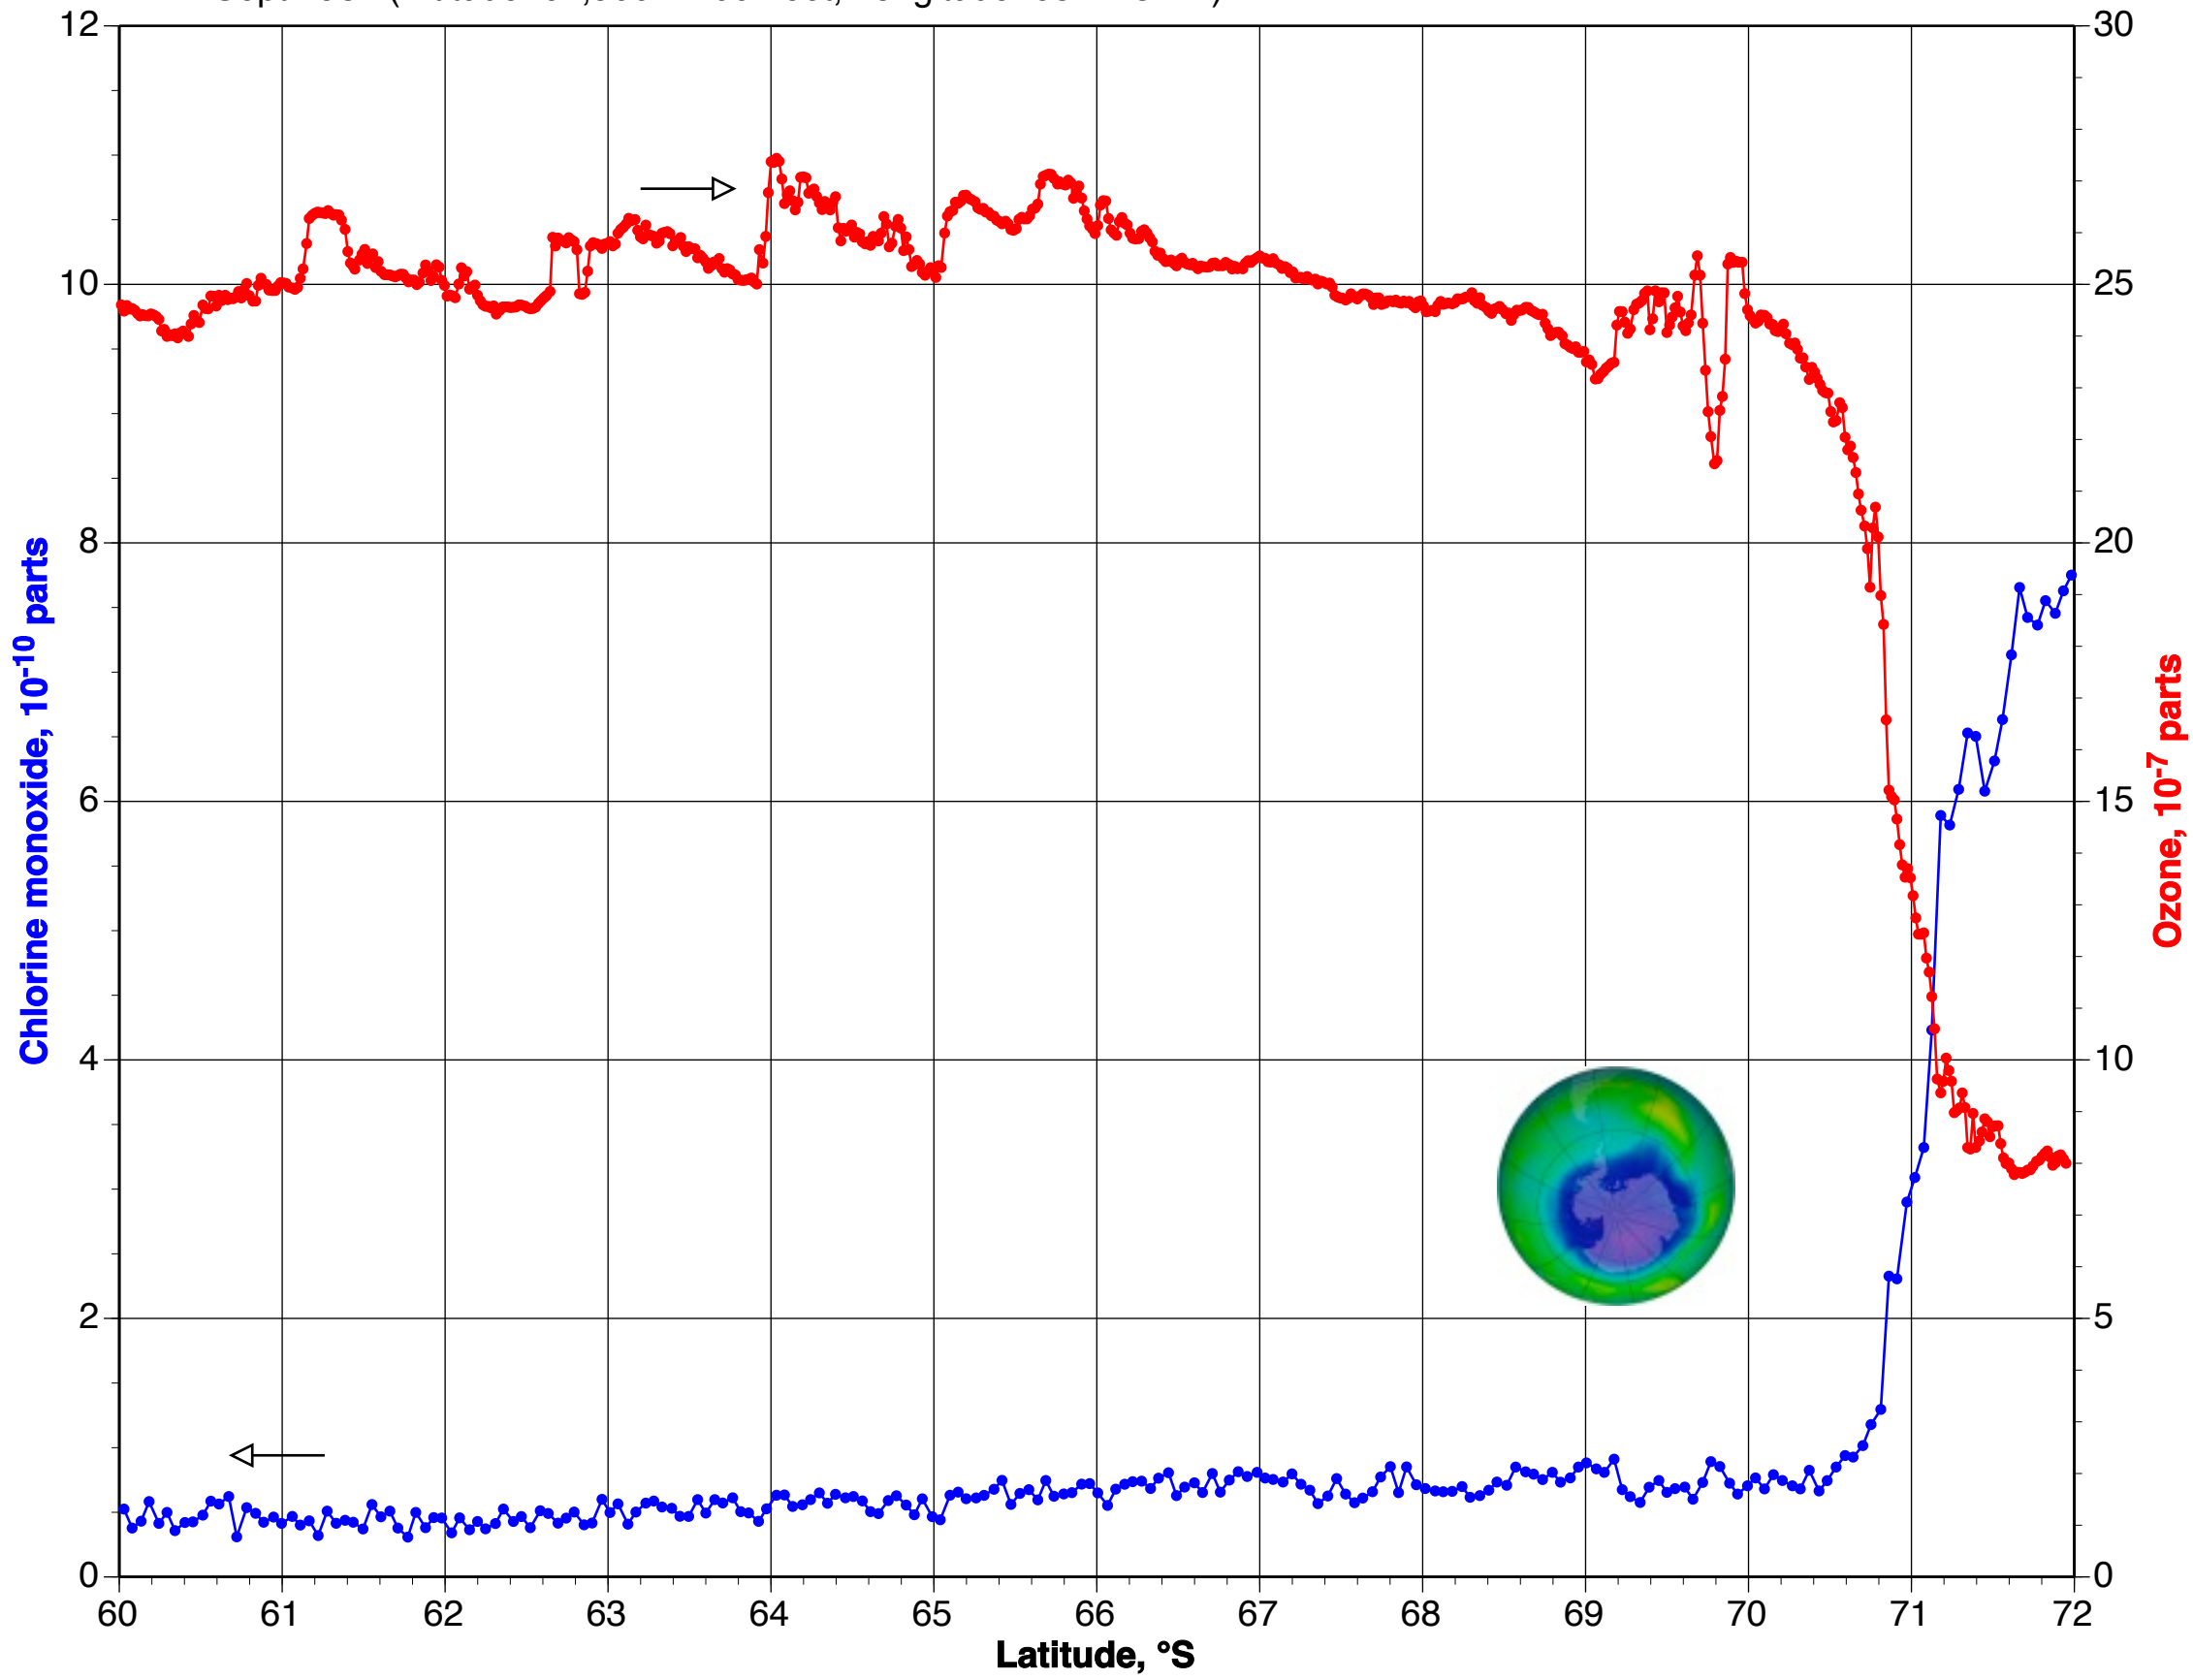

23 Aug 1987 (Altitude: 60,300±3700 feet, Longitude: 74±3 °W)

28 Aug 1987 (Altitude: 60,800±1900 feet, Longitude: 74±3 °W)

30 Aug 1987 (Altitude: 62,600±1300 feet, Longitude: 74±3 °W)

2 Sept 1987 (Altitude: 62,400±1700 feet, Longitude: 68±4 °W)

4 Sept 1987 (Altitude: 61,200±1200 feet, Longitude: 67.1±1 °W)

16 Sept 1987 (Altitude: 65,500± 800 feet, Longitude: 68.1±.1 °W)

20 Sept 1987 (Altitude: 65,000±1000 feet, Longitude: 67.7±.2 °W)

21 Sept 1987 (Altitude: 64,900± 700 feet, Longitude: 68.7±.8 °W)

22 Sept 1987 (Altitude: 65,200±1100 feet, Longitude: 69±1°W)