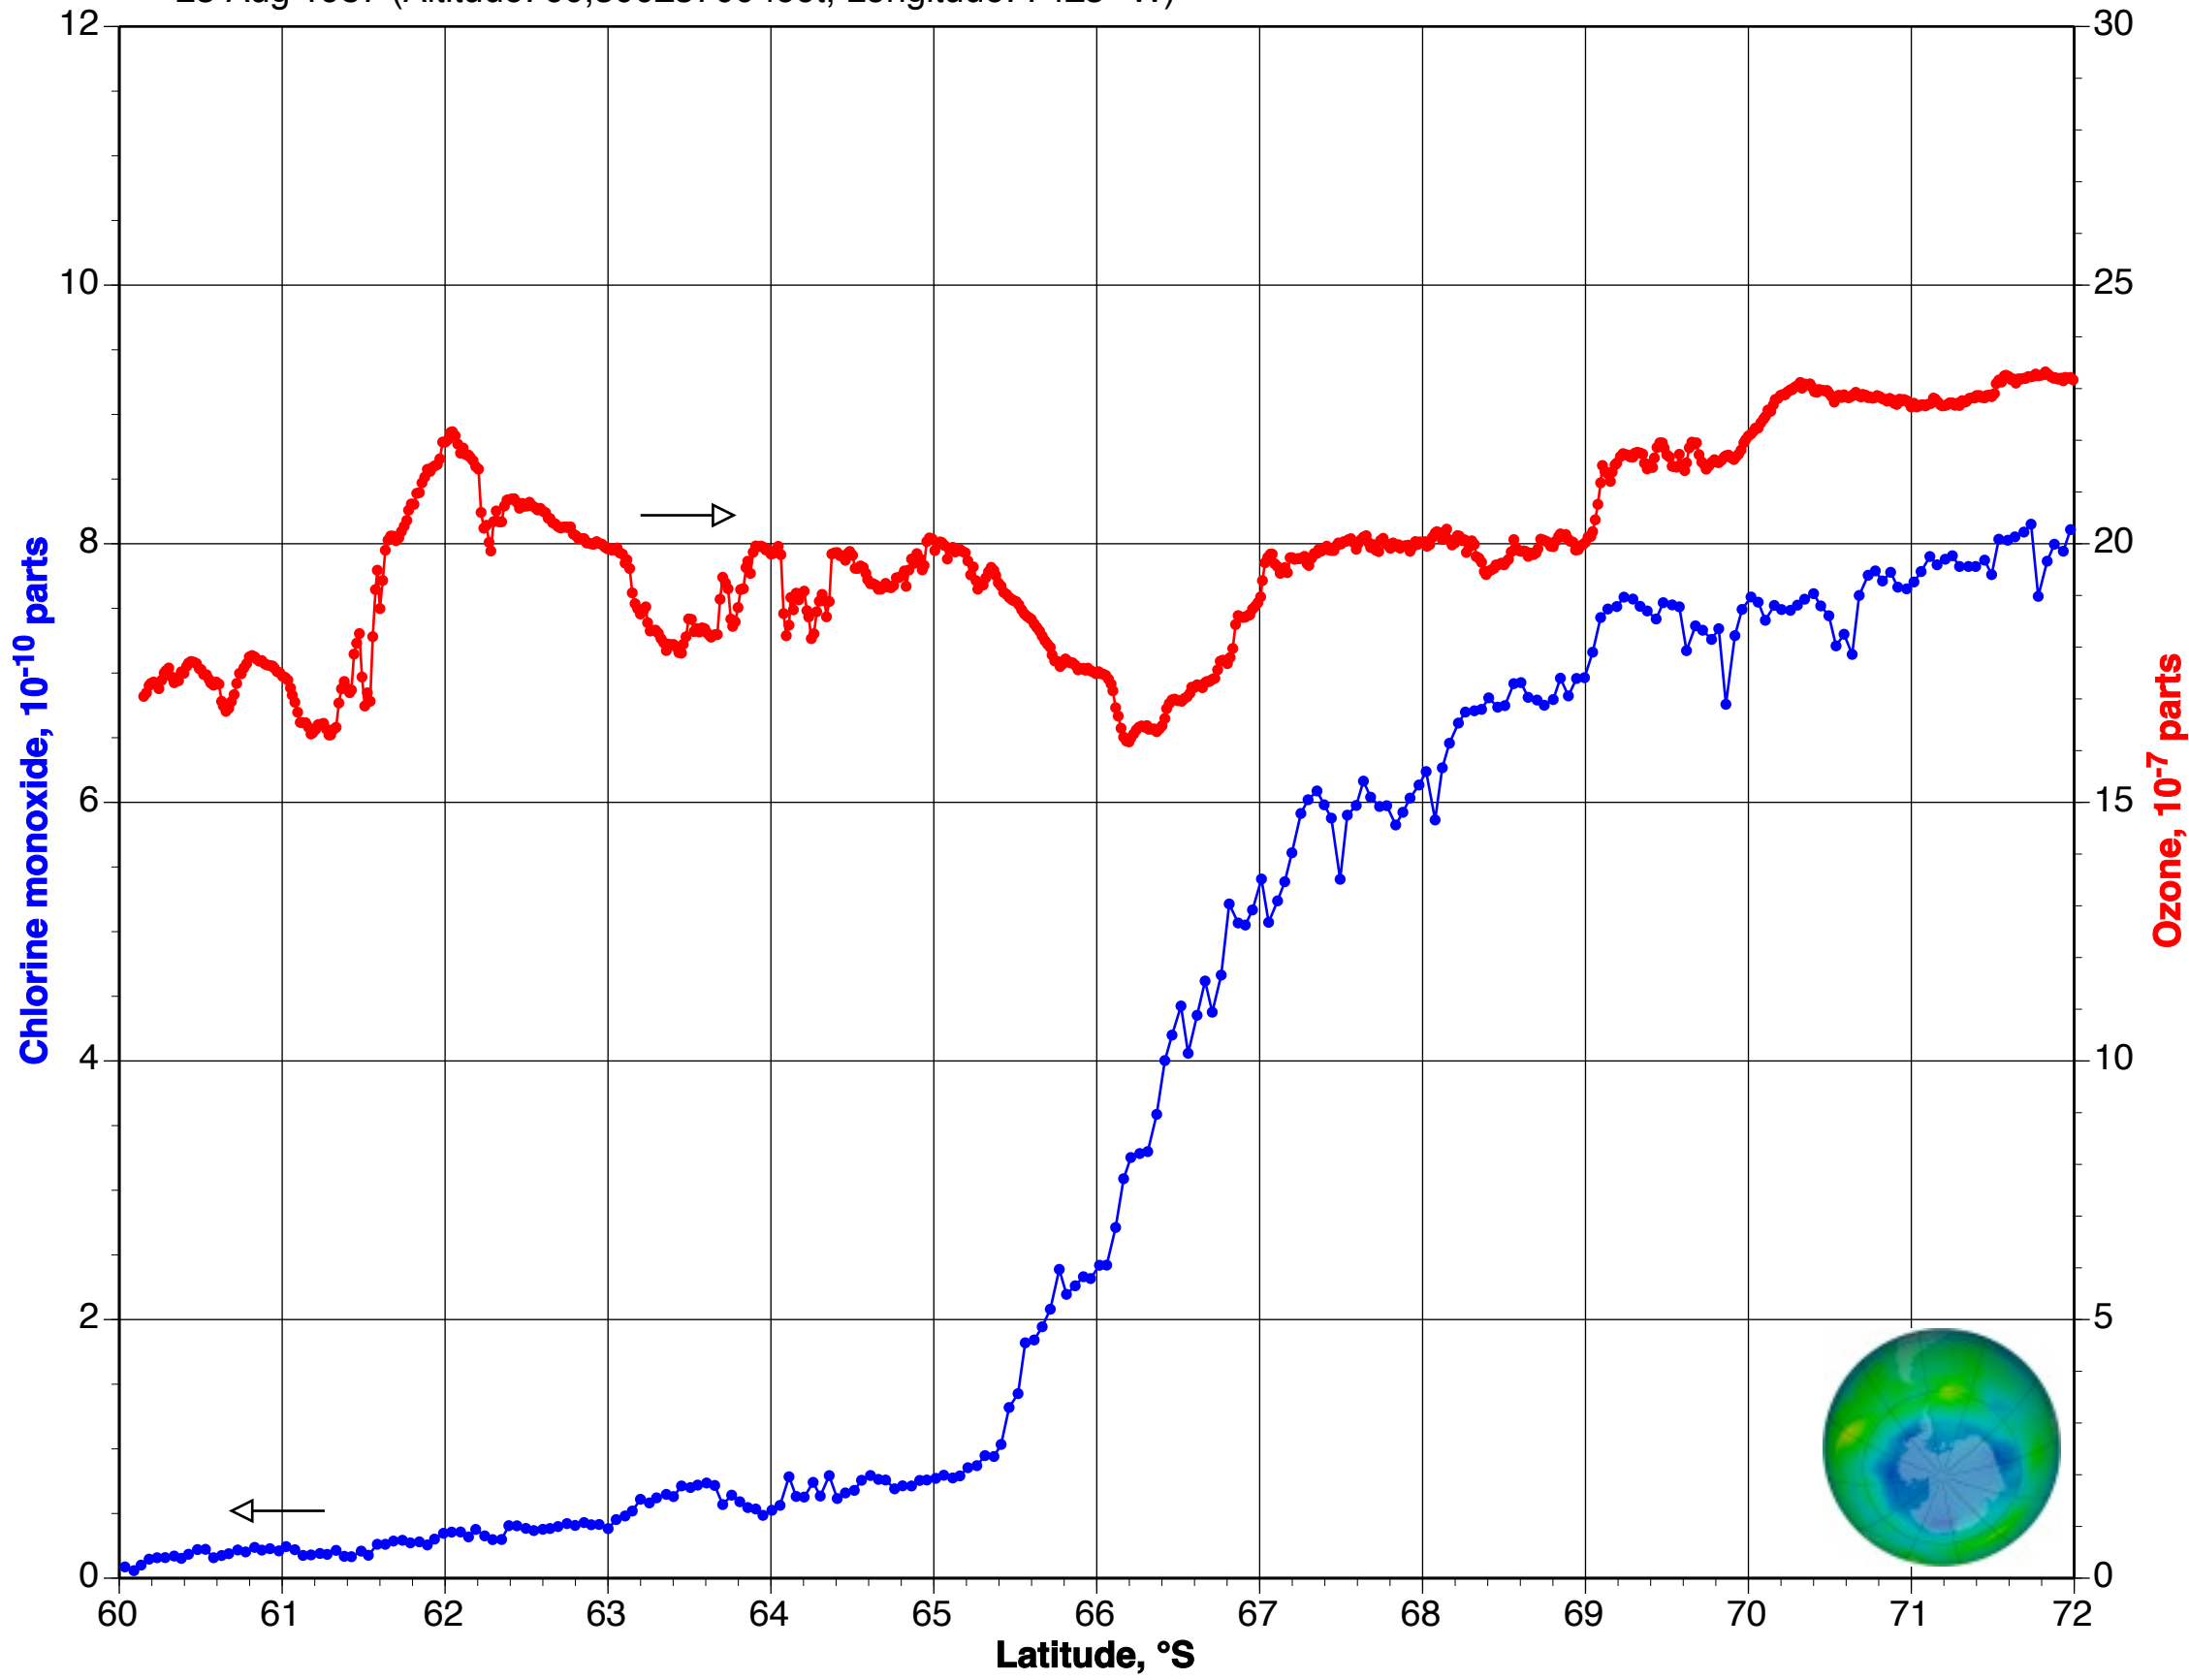

23 Aug 1987 (Altitude: 60,300±3700 feet, Longitude: 74±3 °W)

28 Aug 1987 (Altitude: 60,800±1900 feet, Longitude: 74±3 °W)

30 Aug 1987 (Altitude: 62,600±1300 feet, Longitude: 74±3 °W)

2 Sept 1987 (Altitude: 62,400±1700 feet, Longitude: 68±4 °W)

4 Sept 1987 (Altitude: 61,200±1200 feet, Longitude: 67.1±1 °W)

16 Sept 1987 (Altitude: 65,500± 800 feet, Longitude: 68.1±.1 °W)

20 Sept 1987 (Altitude: 65,000±1000 feet, Longitude: 67.7±.2 °W)

21 Sept 1987 (Altitude: 64,900± 700 feet, Longitude: 68.7±.8 °W)

22 Sept 1987 (Altitude: 65,200±1100 feet, Longitude: 69±1°W)