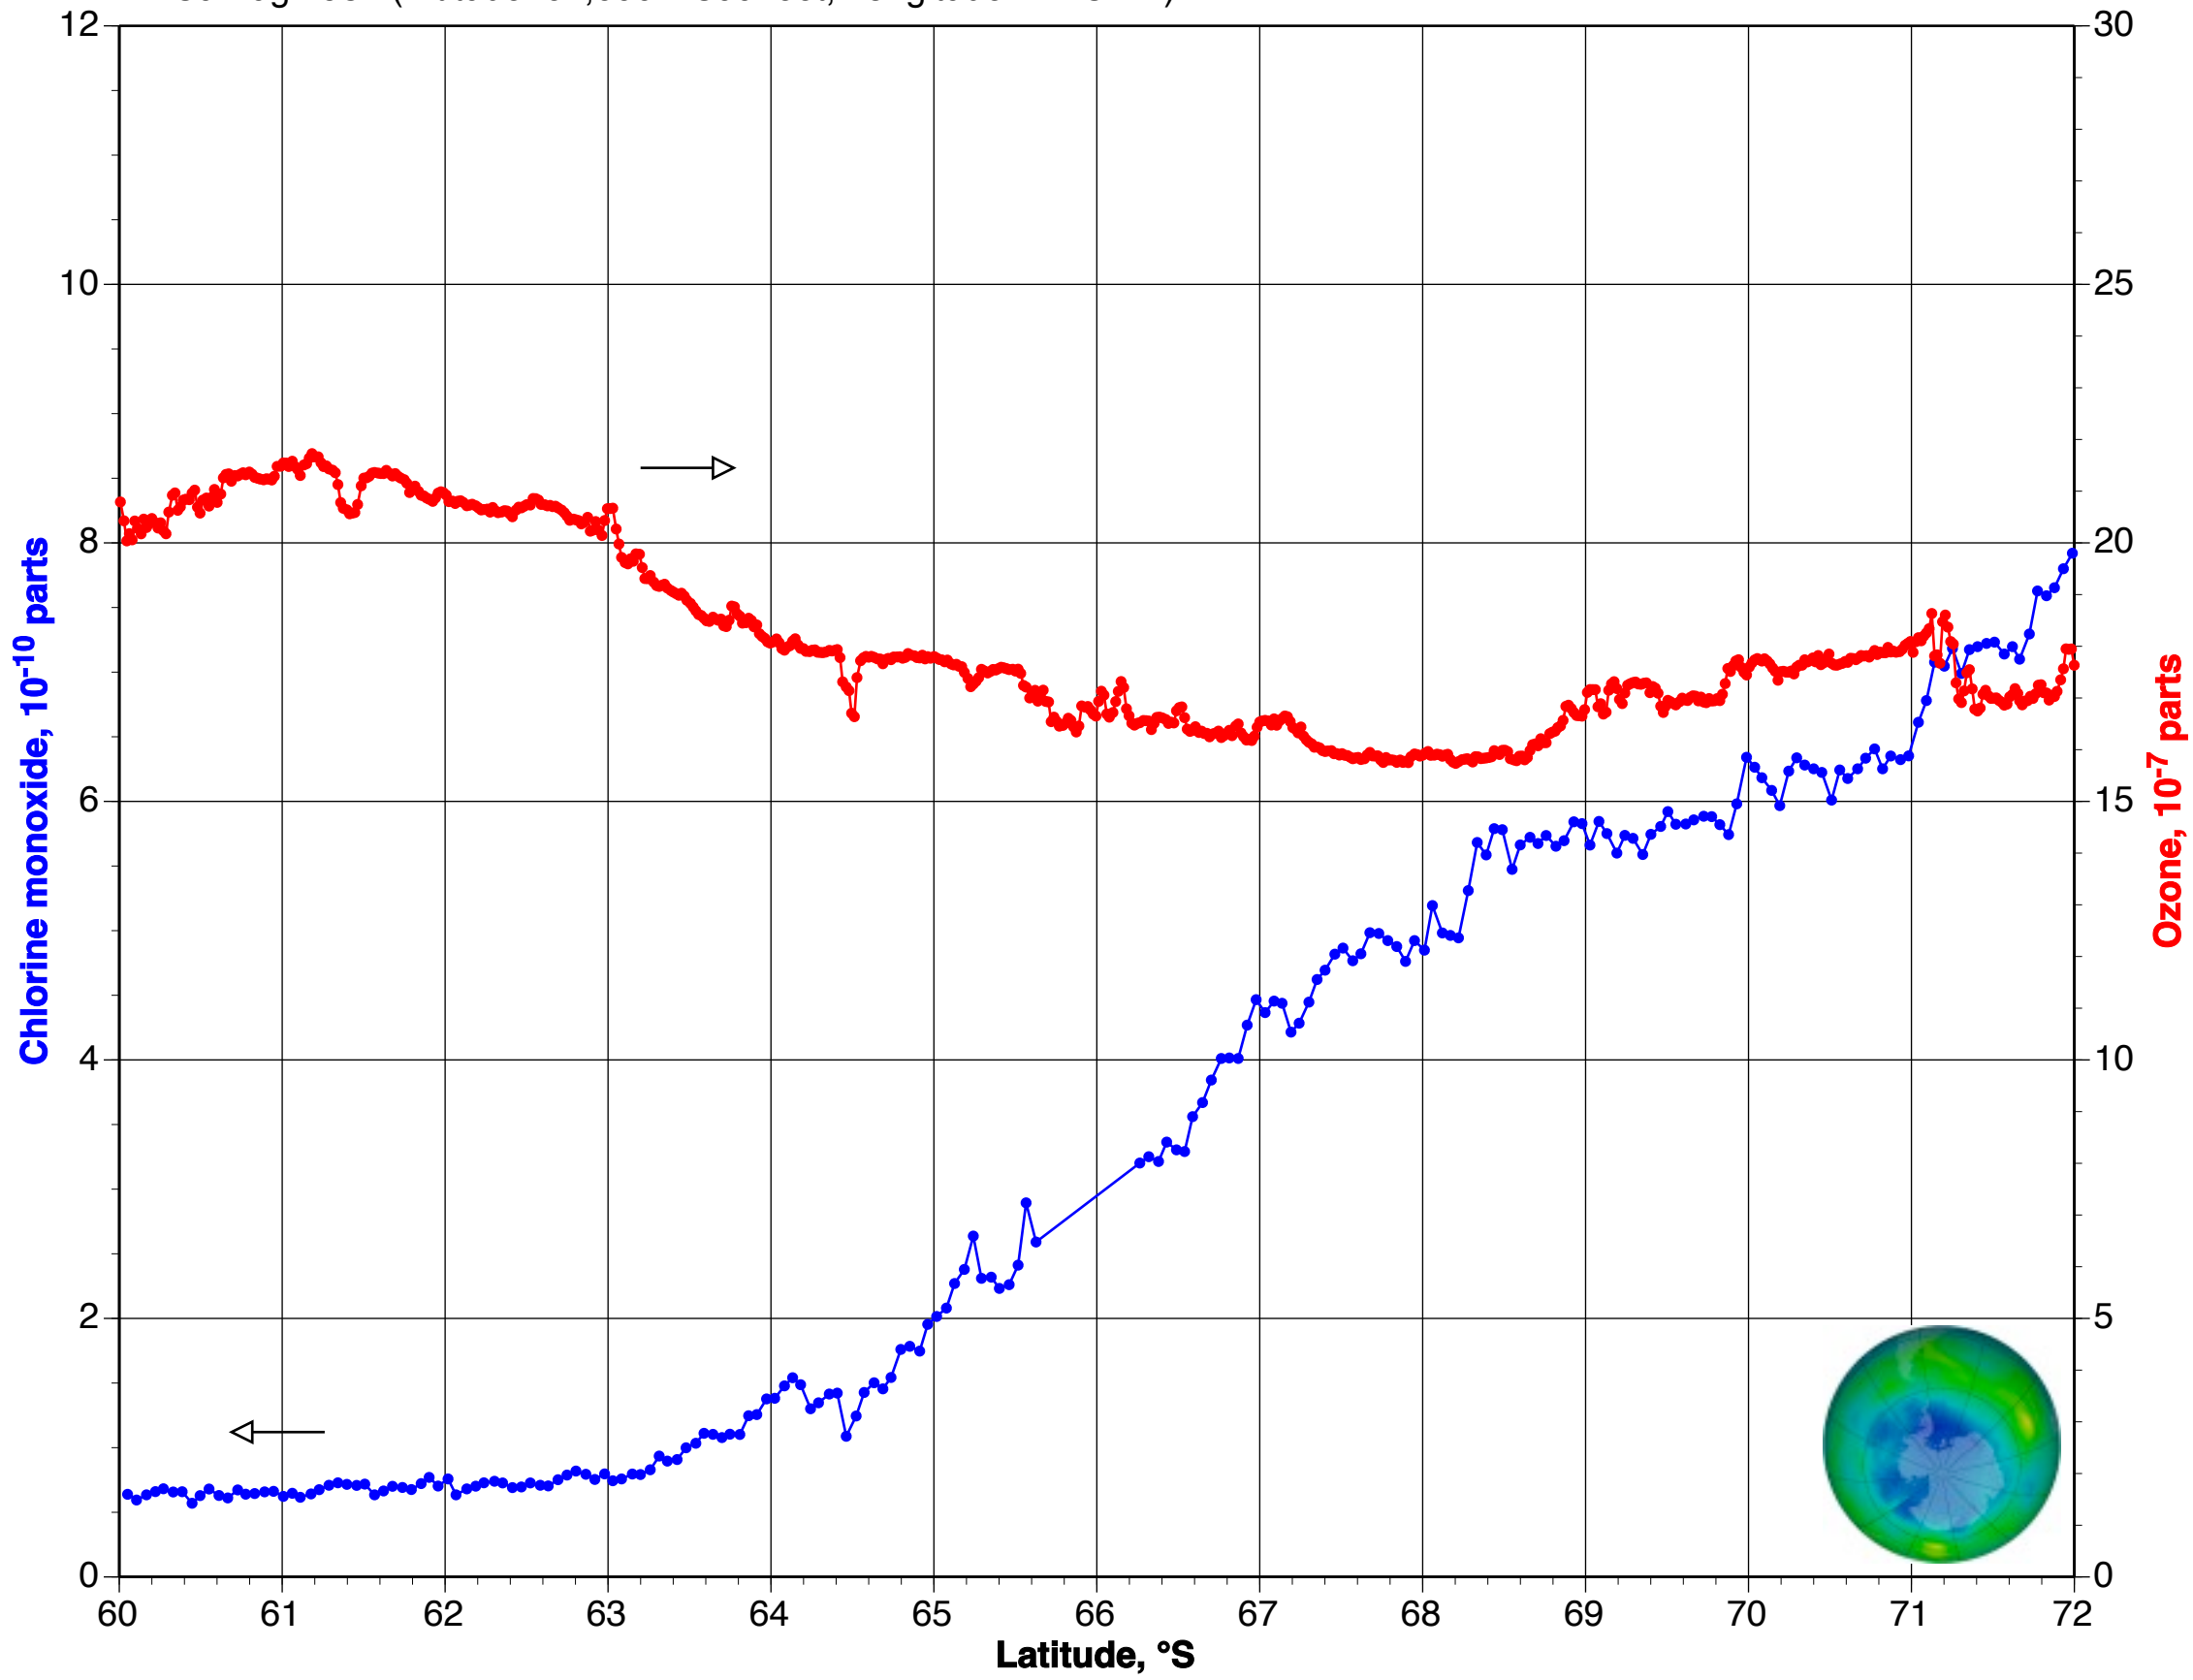

23 Aug 1987 (Altitude: 60,300±3700 feet, Longitude: 74±3 °W)

28 Aug 1987 (Altitude: 60,800±1900 feet, Longitude: 74±3 °W)

30 Aug 1987 (Altitude: 62,600±1300 feet, Longitude: 74±3 °W)

2 Sept 1987 (Altitude: 62,400±1700 feet, Longitude: 68±4 °W)

4 Sept 1987 (Altitude: 61,200±1200 feet, Longitude: 67.1±1 °W)

16 Sept 1987 (Altitude: 65,500± 800 feet, Longitude: 68.1±.1 °W)

20 Sept 1987 (Altitude: 65,000±1000 feet, Longitude: 67.7±.2 °W)

21 Sept 1987 (Altitude: 64,900± 700 feet, Longitude: 68.7±.8 °W)

22 Sept 1987 (Altitude: 65,200±1100 feet, Longitude: 69±1°W)