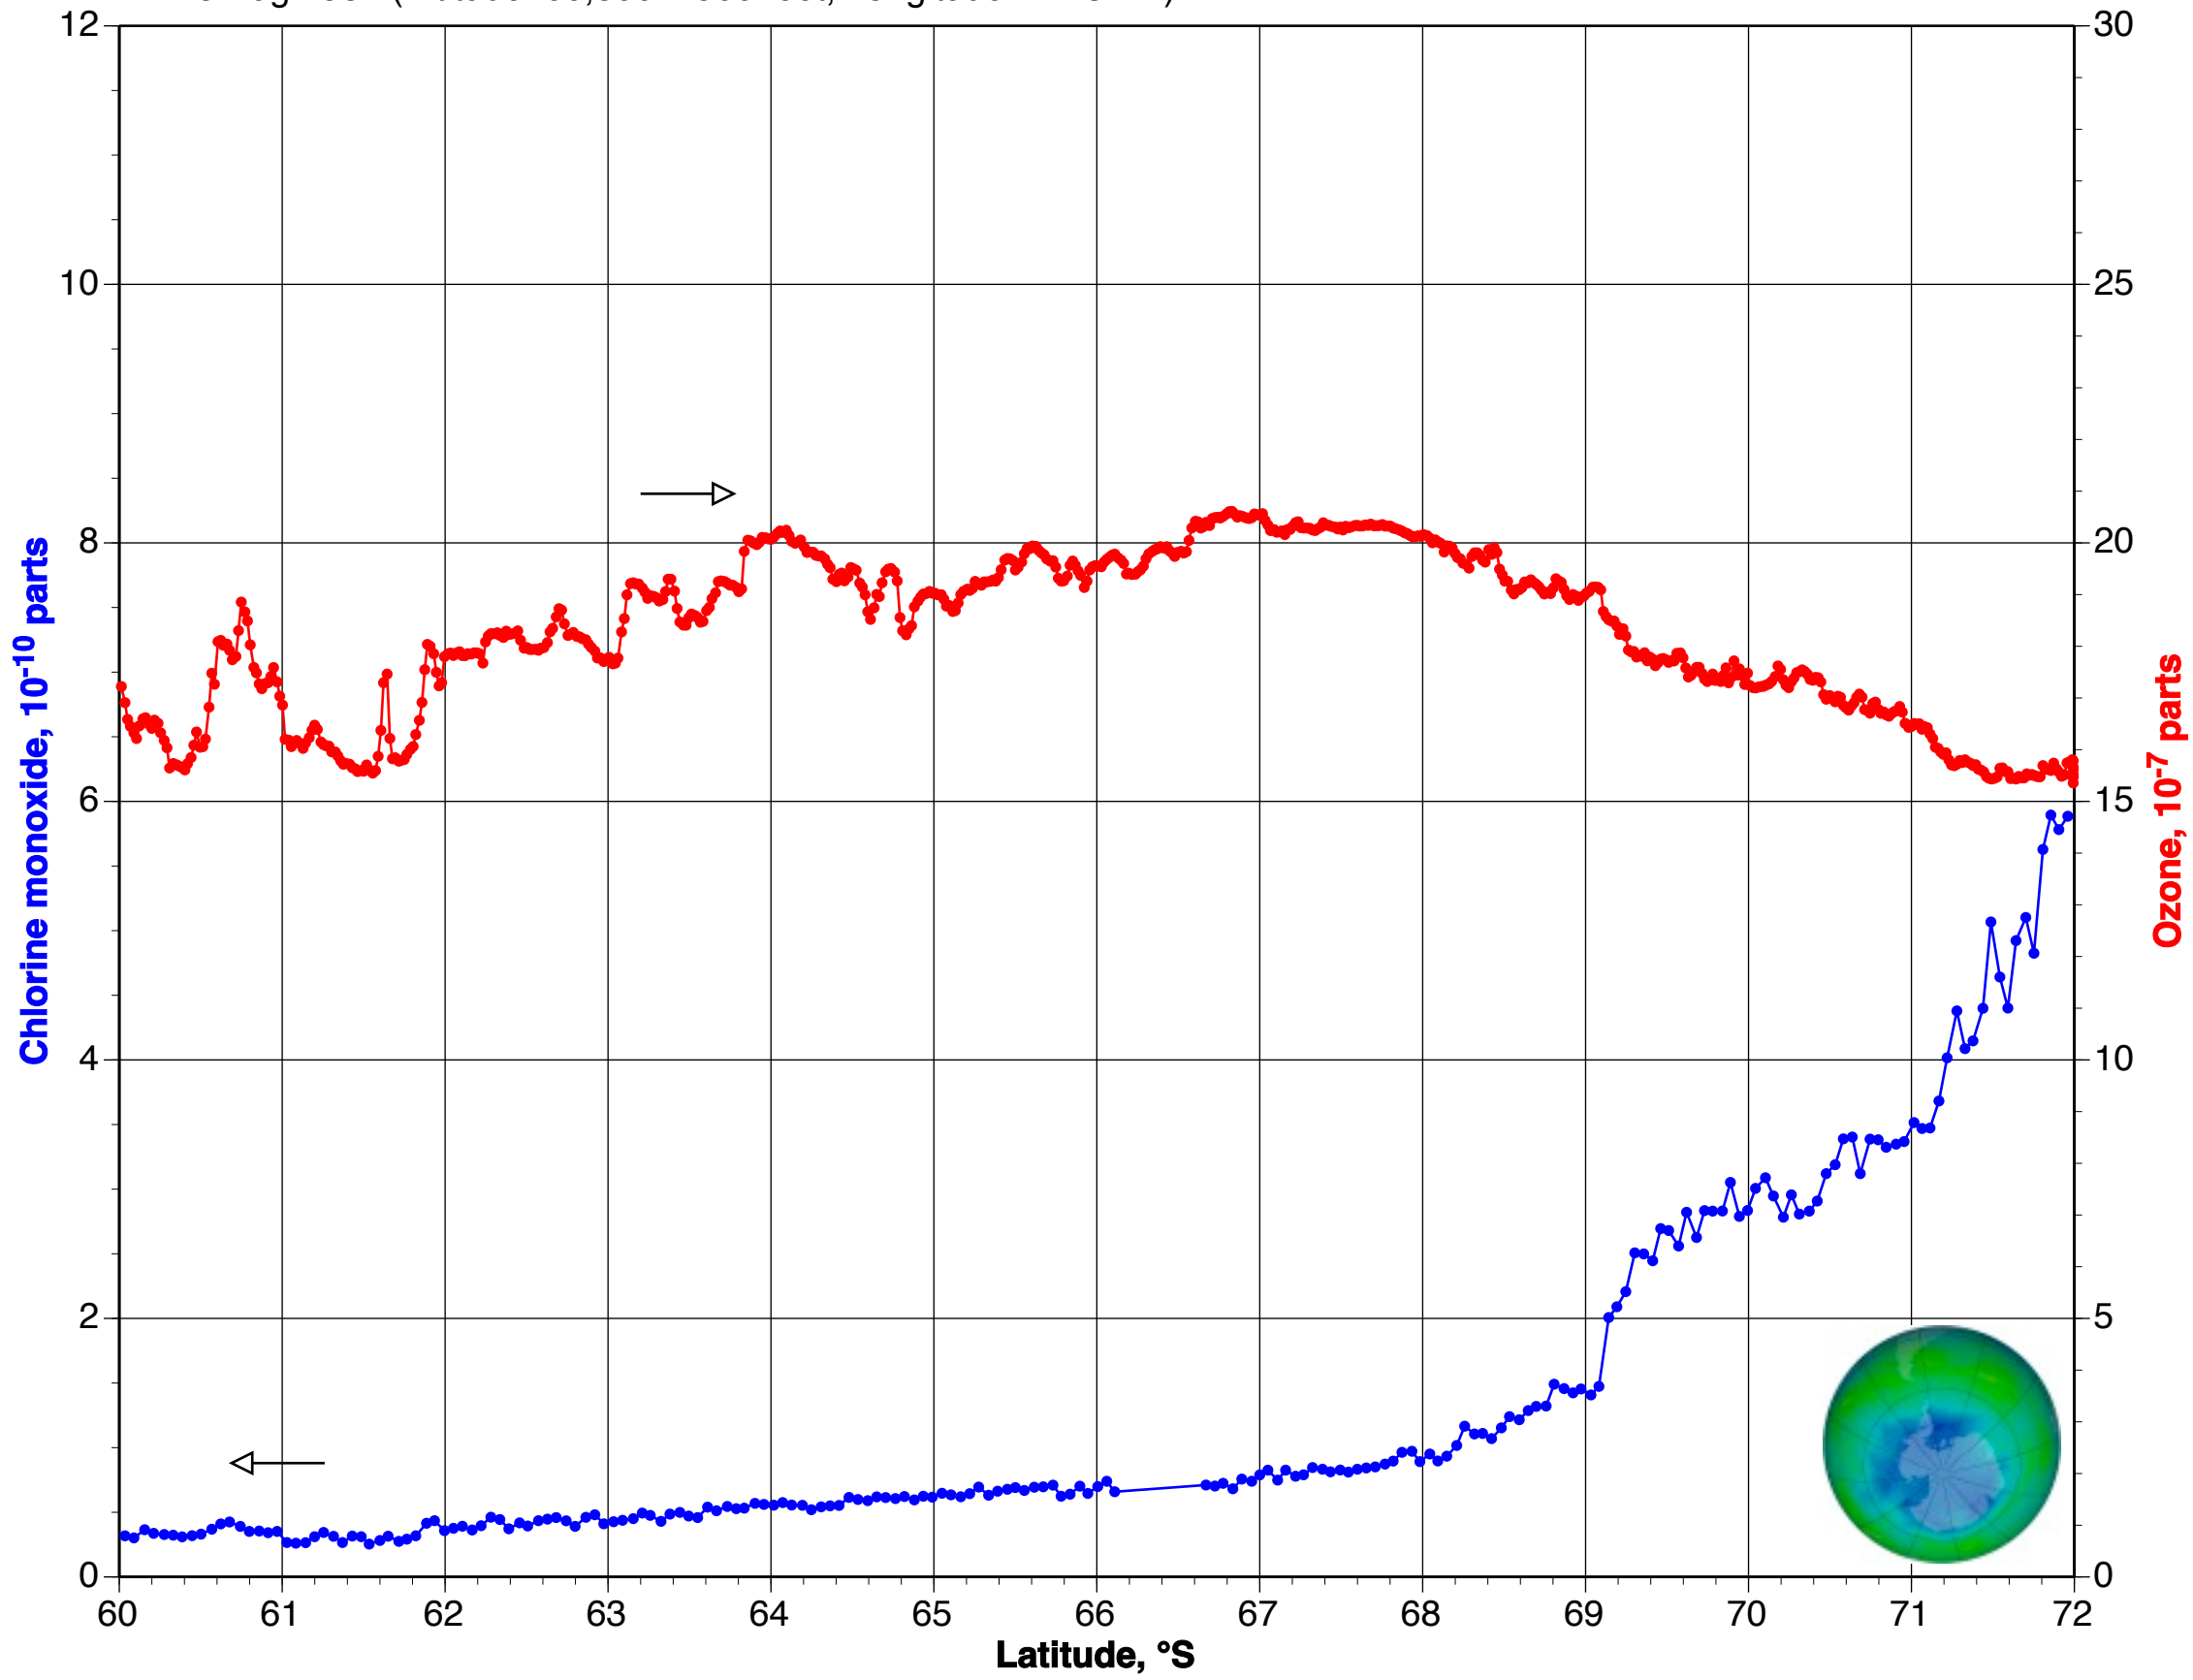

23 Aug 1987 (Altitude: 60,300±3700 feet, Longitude: 74±3 °W)

28 Aug 1987 (Altitude: 60,800±1900 feet, Longitude: 74±3 °W)

30 Aug 1987 (Altitude: 62,600±1300 feet, Longitude: 74±3 °W)

2 Sept 1987 (Altitude: 62,400±1700 feet, Longitude: 68±4 °W)

4 Sept 1987 (Altitude: 61,200±1200 feet, Longitude: 67.1±1 °W)

16 Sept 1987 (Altitude: 65,500± 800 feet, Longitude: 68.1±.1 °W)

20 Sept 1987 (Altitude: 65,000±1000 feet, Longitude: 67.7±.2 °W)

21 Sept 1987 (Altitude: 64,900± 700 feet, Longitude: 68.7±.8 °W)

22 Sept 1987 (Altitude: 65,200±1100 feet, Longitude: 69±1°W)