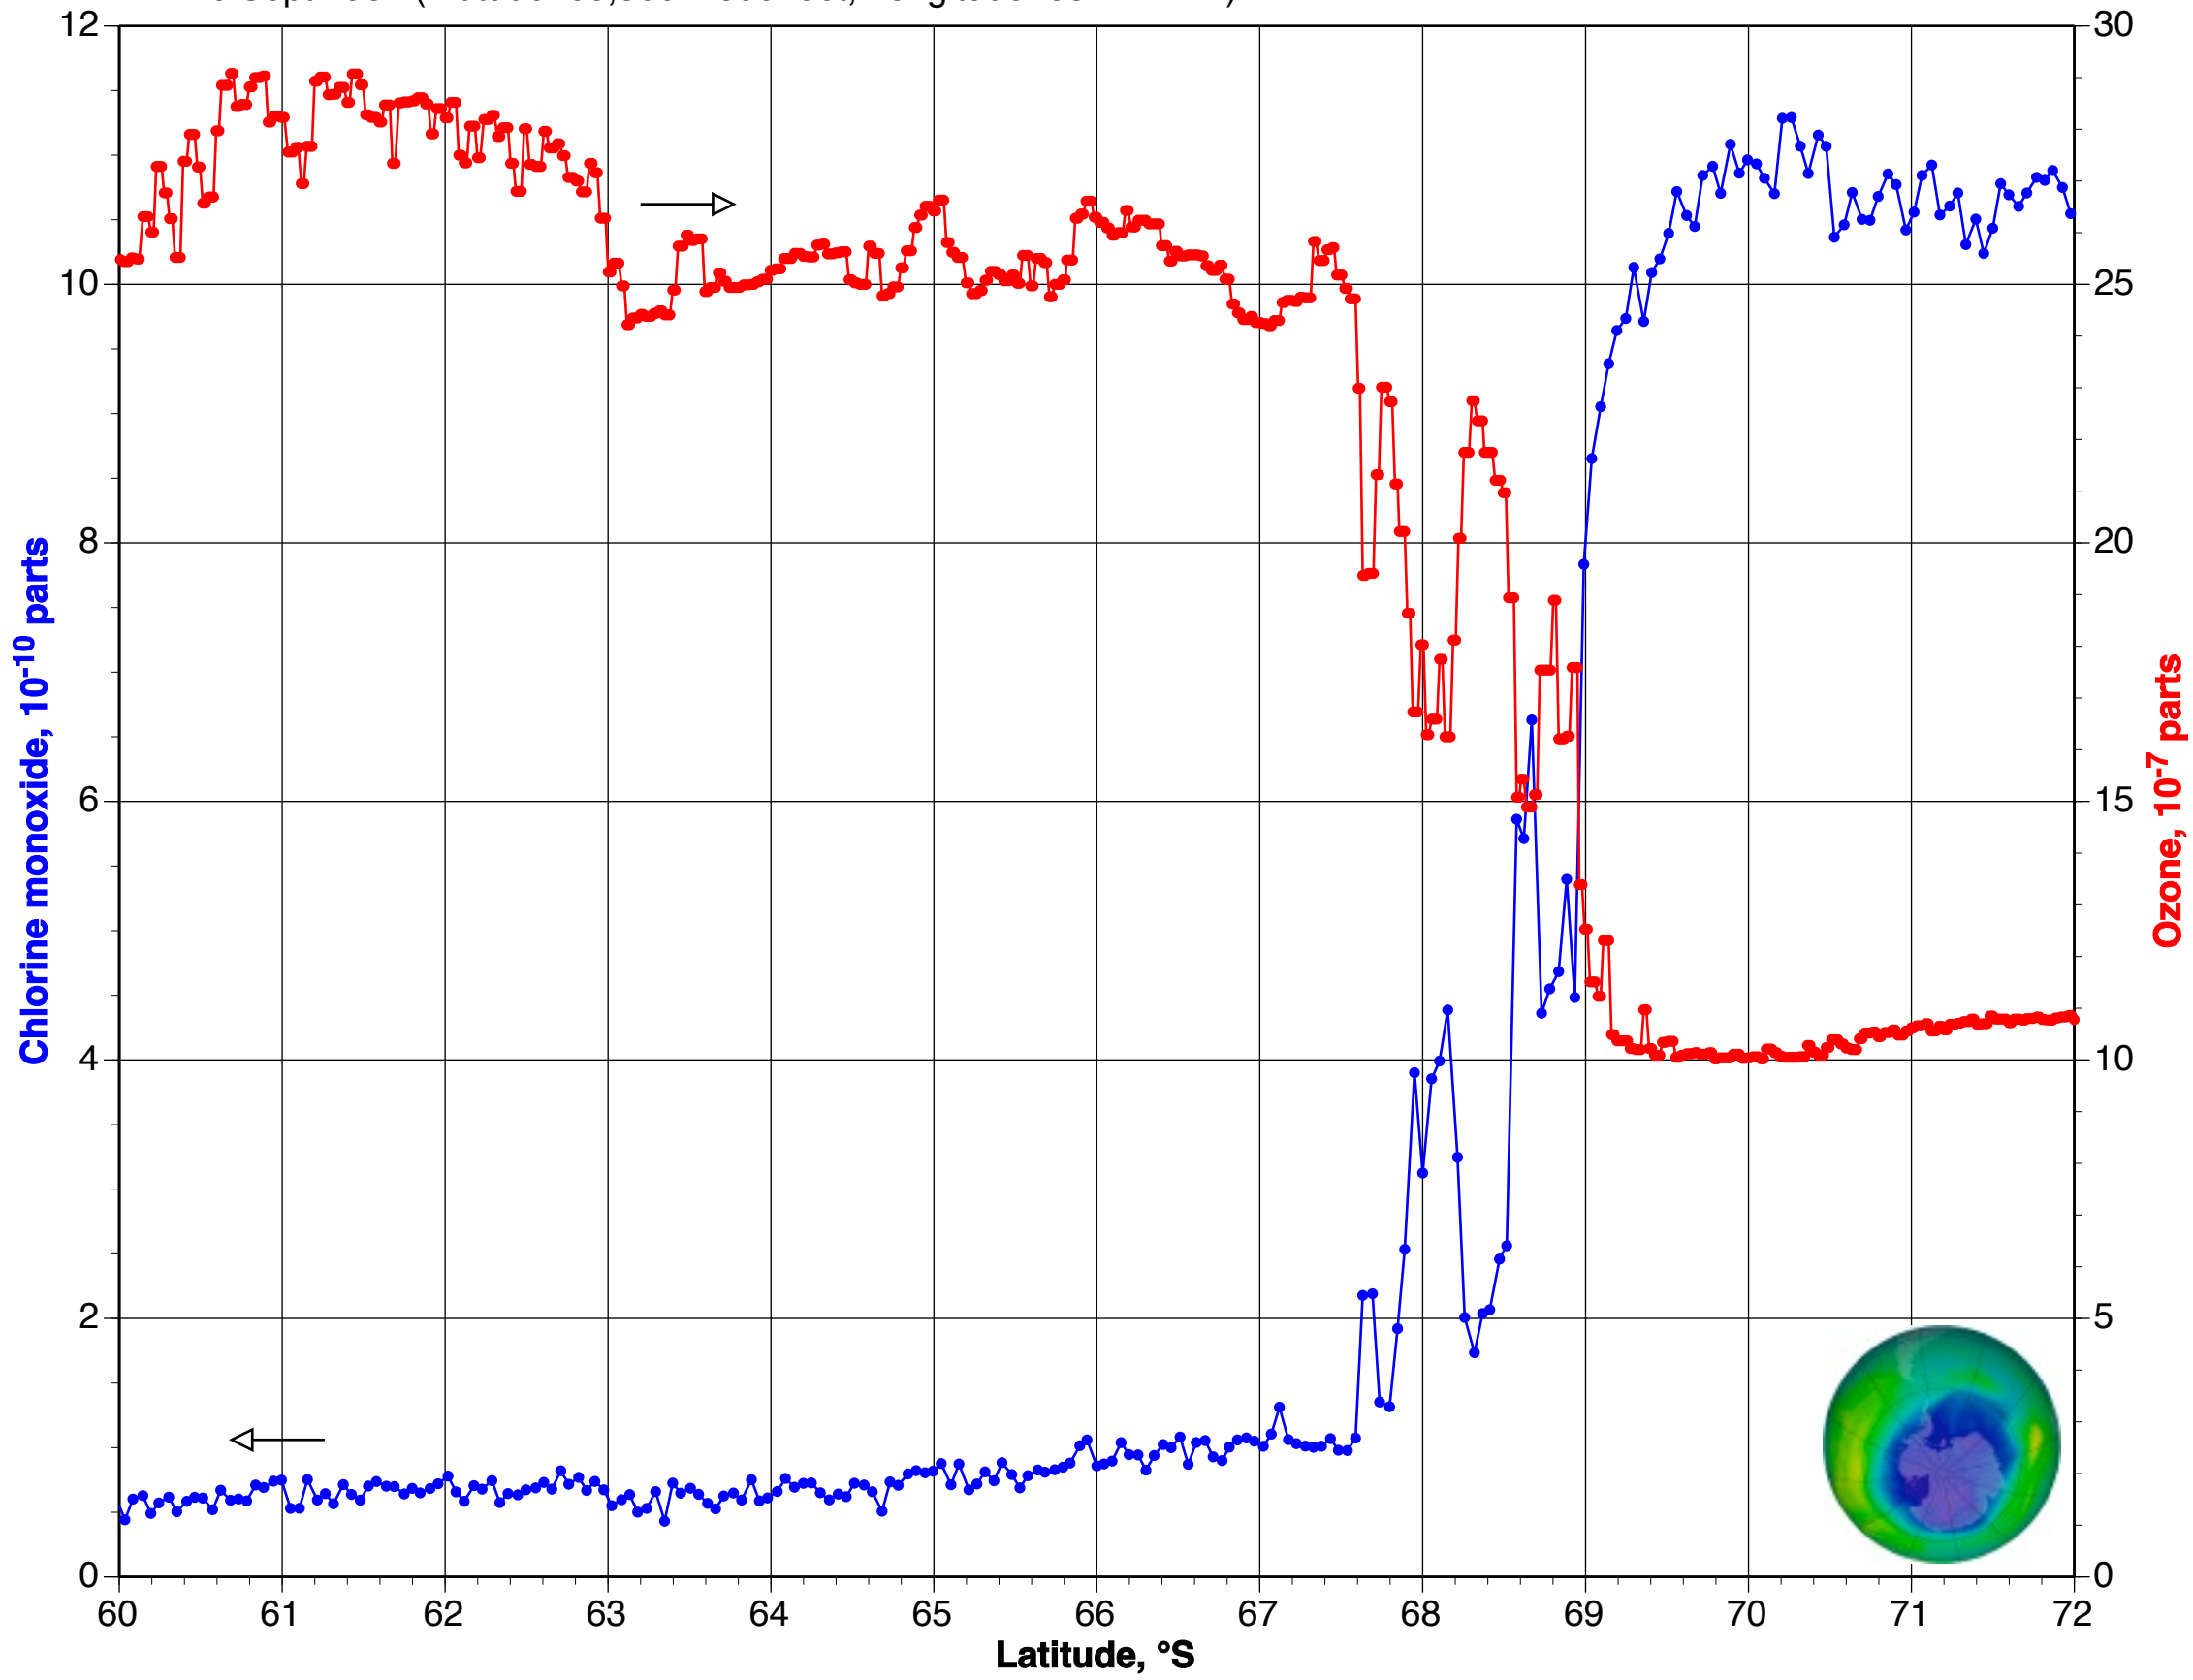

23 Aug 1987 (Altitude: 60,300±3700 feet, Longitude: 74±3 °W)

28 Aug 1987 (Altitude: 60,800±1900 feet, Longitude: 74±3 °W)

30 Aug 1987 (Altitude: 62,600±1300 feet, Longitude: 74±3 °W)

2 Sept 1987 (Altitude: 62,400±1700 feet, Longitude: 68±4 °W)

4 Sept 1987 (Altitude: 61,200±1200 feet, Longitude: 67.1±1 °W)

16 Sept 1987 (Altitude: 65,500± 800 feet, Longitude: 68.1±.1 °W)

20 Sept 1987 (Altitude: 65,000±1000 feet, Longitude: 67.7±.2 °W)

21 Sept 1987 (Altitude: 64,900± 700 feet, Longitude: 68.7±.8 °W)

22 Sept 1987 (Altitude: 65,200±1100 feet, Longitude: 69±1°W)